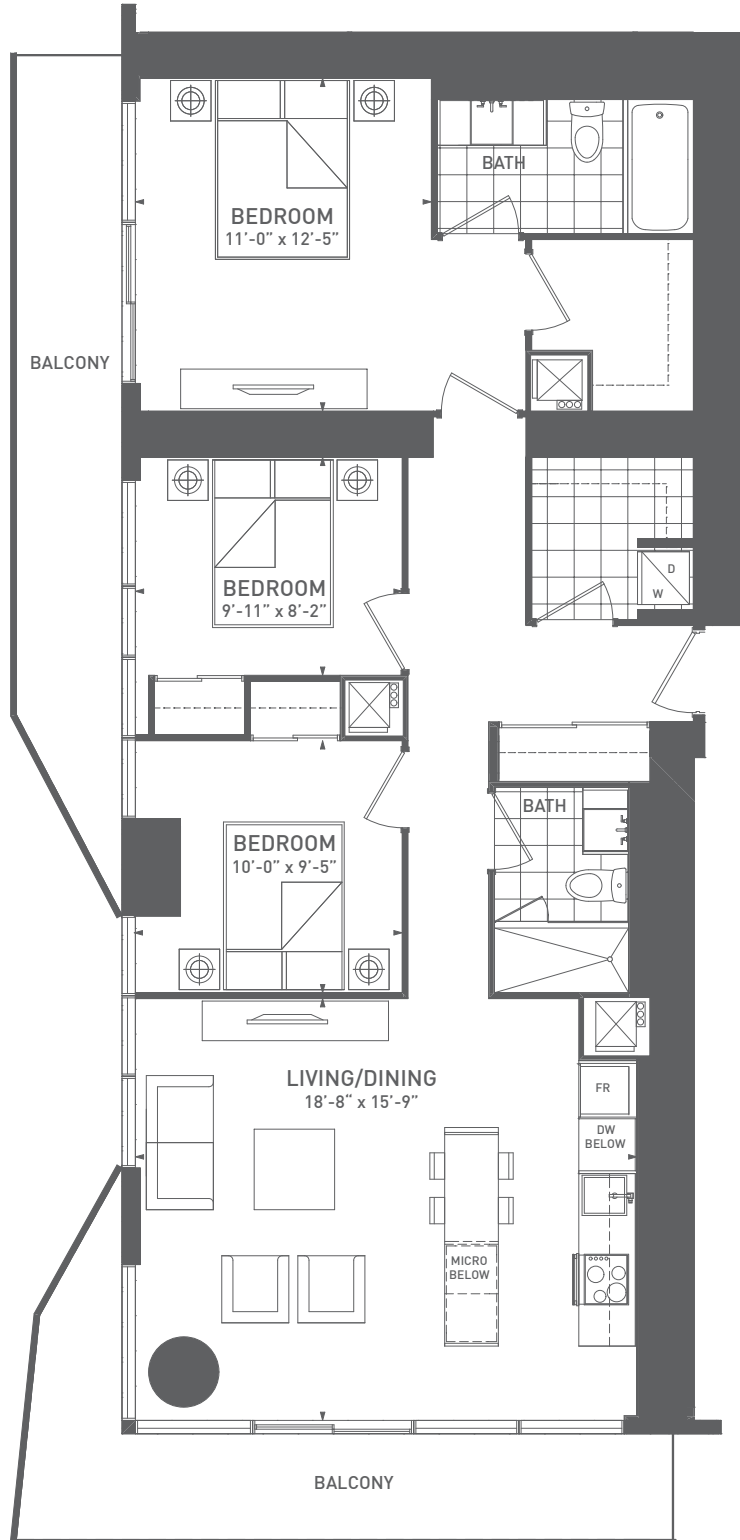

# EAST TOWER

## CREST C

3 BEDROOM 1121 SQ FT

[MENKES.COM](http://MENKES.COM)

The dimensions shown on this plan are approximate only. Actual useable floor space within the unit may vary from any stated floor areas or dimensions on this plan. For more information on the method used for calculating the floor area of any unit, reference should be made to Builder Bulletin NO. 22 published by Tarion.

UPPER TYPICAL