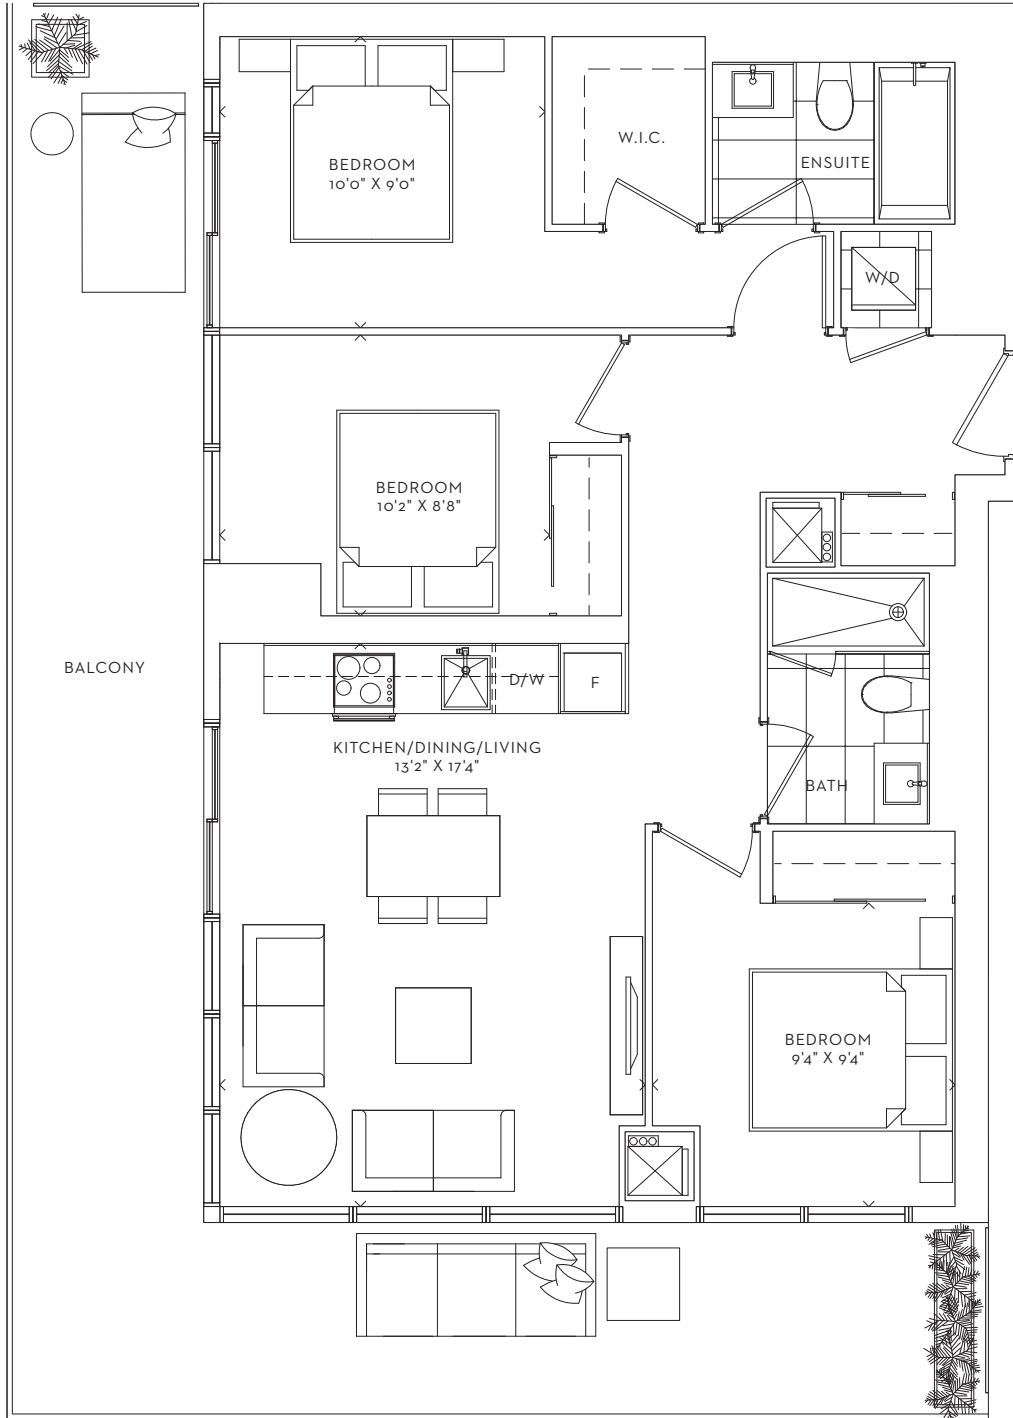

COVE
THREE BEDROOM
INTERIOR 916 SF
BALCONY 364 SF
TOTAL 1,280 SF

FLOORS : 12 - 45