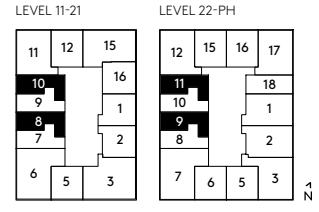

CHURCH357

STUDIO: 357 SF

Note: All prices, figures, sizes, specifications and information are subject to change without notice. E. & O.E. All areas and stated dimensions are approximate. Actual usable floor space, living area and square footage may vary from stated floor area. All illustrations are artist's concept only. The unit shown may be the reverse of the unit purchased. Exterior building elements may be visible from within unit, including but not limited to mullion/metal panel/masonry placement, or other visual treatments. The purchase price does not include any furniture. © 2020 CentreCourt Developments. All rights reserved.