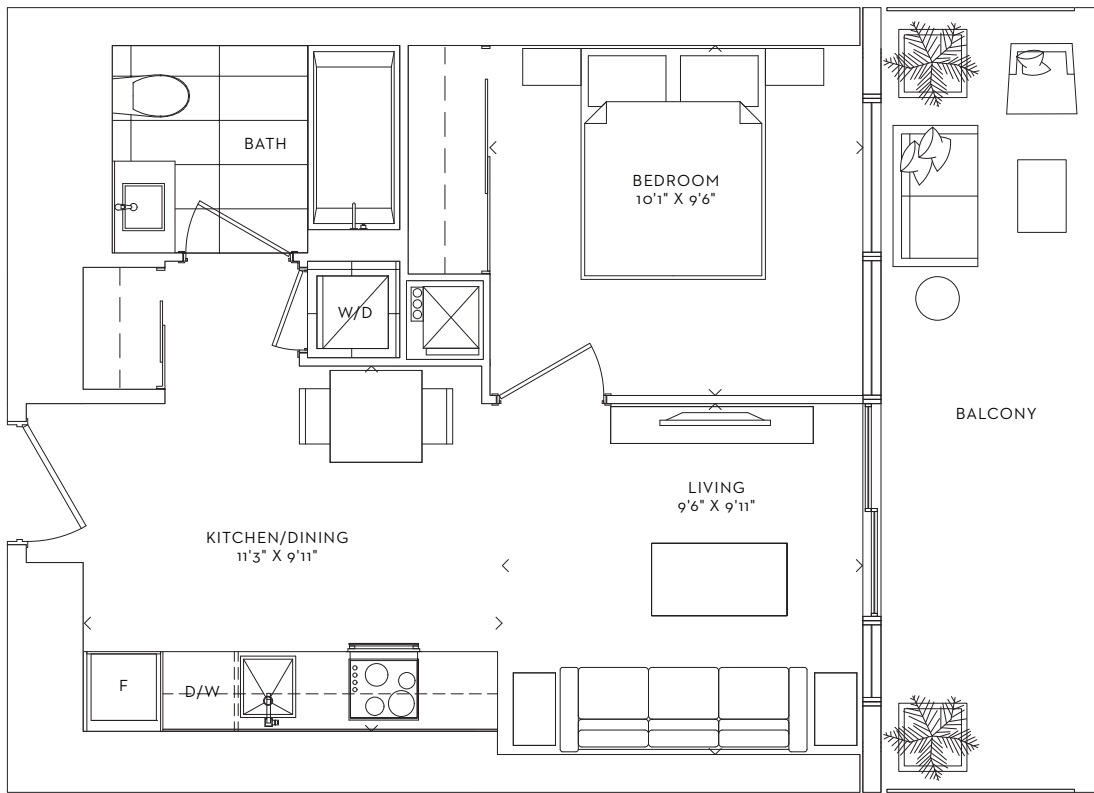

**BEACH**  
ONE BEDROOM  
INTERIOR 487 SF  
BALCONY 115 SF  
**TOTAL 602 SF**

FLOORS : 12 - 45

\*Prices, sizes and specifications subject to change without notice. E.&O.E. The dimensions shown of this plan are approximate and subject to normal construction variances. Actual useable floor space within the unit may vary from any stated floor areas or dimensions on this plan. Furniture is displayed for illustration purposes only and does not necessarily reflect the electrical plan for the suite. Suites are sold unfurnished. For more information on the method used for calculating the floor area of any unit, reference should be made to Builder Bulletin No. 22 published by Tarion.