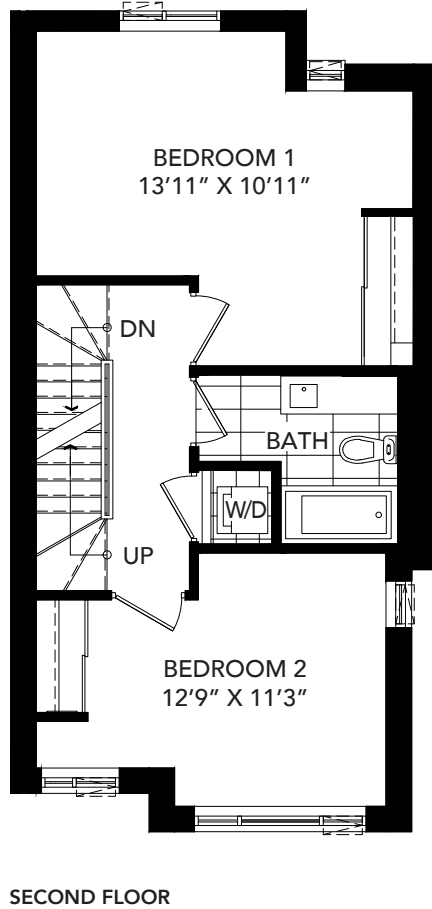

Brookside

THREE BEDROOM + MEDIA
TOWNHOME TH-E

SUITE AREA:
1,565 SQ.FT.
*OUTSIDE AREA:
461 SQ.FT.
TOTAL AREA:
2,026 SQ.FT.

All areas and stated room dimensions are approximate. Floor area measured in accordance with Tarion Warranty Corporation bulletin #22. Actual living area will vary from the stated floor area. Patio and Terrace pavers will vary from how they are shown in the marketing floorplans. The purchaser acknowledges that the actual unit purchased may be a reverse layout to the plan shown. Illustration is artist concept. E. & O.E.