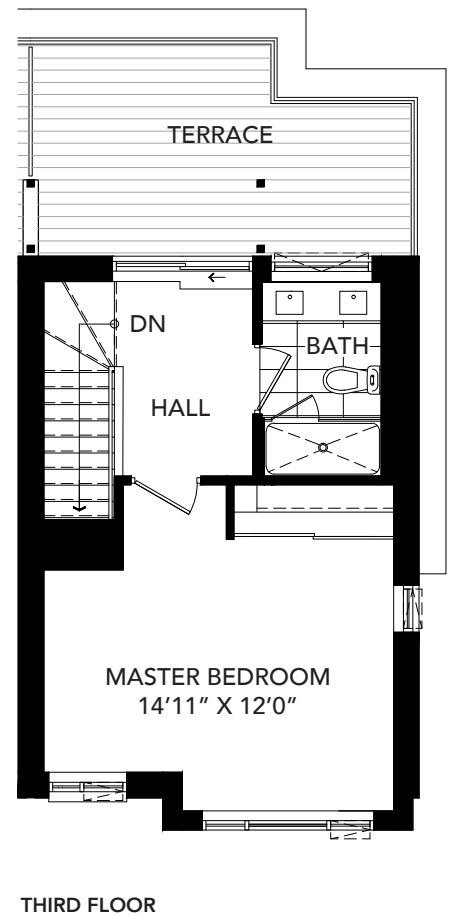

Brookside

THREE BEDROOM + MEDIA
TOWNHOME TH-E

SUITE AREA:
1,565 SQ.FT.
*OUTSIDE AREA:
461 SQ.FT.
TOTAL AREA:
2,026 SQ.FT.

All areas and stated room dimensions are approximate. Floor area measured in accordance with Tarion Warranty Corporation bulletin #22. Actual living area will vary from the stated floor area. Patio and Terrace pavers will vary from how they are shown in the marketing floorplans. The purchaser acknowledges that the actual unit purchased may be a reverse layout to the plan shown. Illustration is artist concept. E. & O.E.