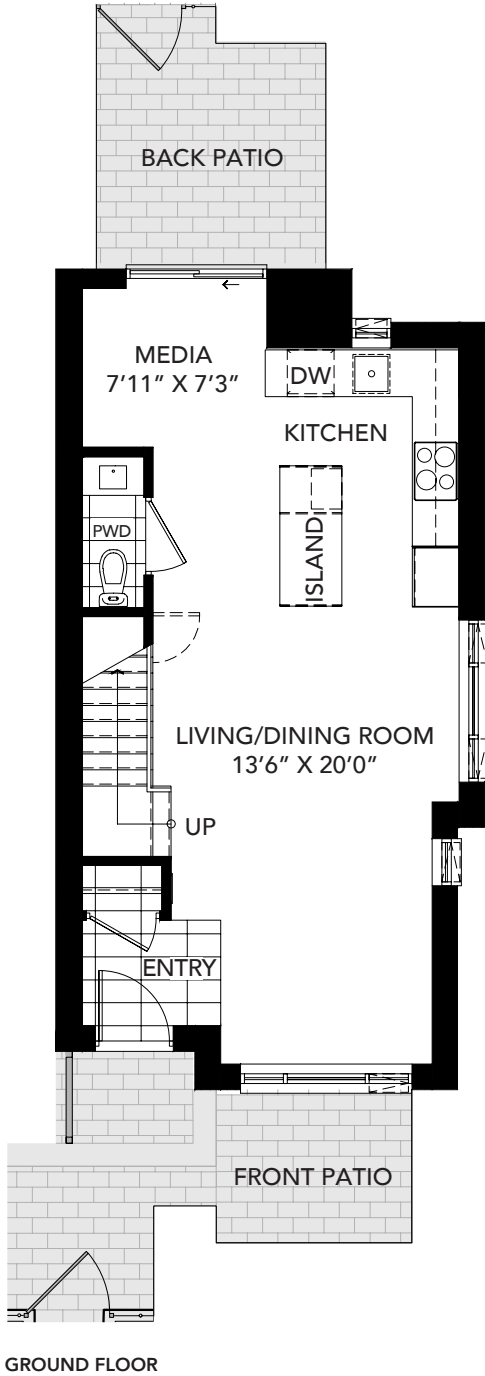

Brookside

THREE BEDROOM + MEDIA
TOWNHOME TH-E

SUITE AREA:
1,565 SQ.FT.
*OUTSIDE AREA:
461 SQ.FT.
TOTAL AREA:
2,026 SQ.FT.

All areas and stated room dimensions are approximate. Floor area measured in accordance with Tarion Warranty Corporation bulletin #22. Actual living area will vary from the stated floor area. Patio and Terrace pavers will vary from how they are shown in the marketing floorplans. The purchaser acknowledges that the actual unit purchased may be a reverse layout to the plan shown. Illustration is artist concept. E. & O.E.

*Outdoor area may vary per suite.

Daniels
love where you live™
Official Developer of TIFF Bell Lightbox