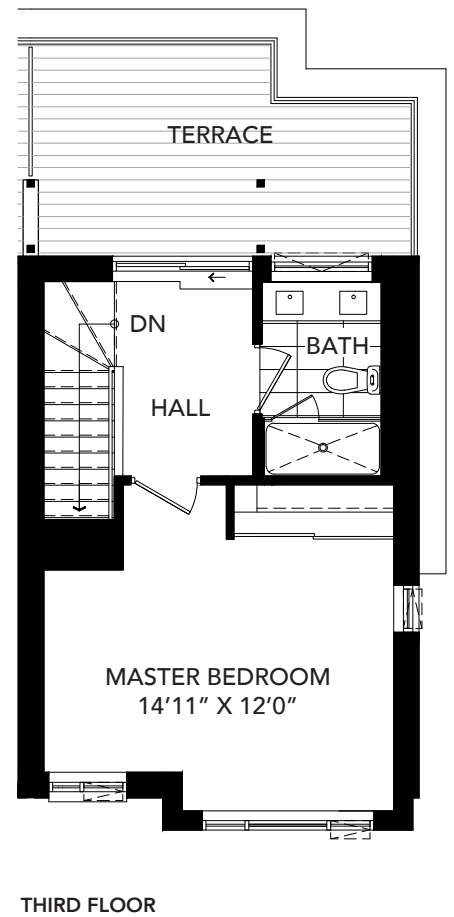

# Brookside

THREE BEDROOM + MEDIA  
TOWNHOME TH-E

SUITE AREA:  
1,565 SQ.FT.  
\*OUTSIDE AREA:  
461 SQ.FT.  
TOTAL AREA:  
2,026 SQ.FT.

All areas and stated room dimensions are approximate. Floor area measured in accordance with Tarion Warranty Corporation bulletin #22. Actual living area will vary from the stated floor area. Patio and Terrace pavers will vary from how they are shown in the marketing floorplans. The purchaser acknowledges that the actual unit purchased may be a reverse layout to the plan shown. Illustration is artist concept. E. & O.E.