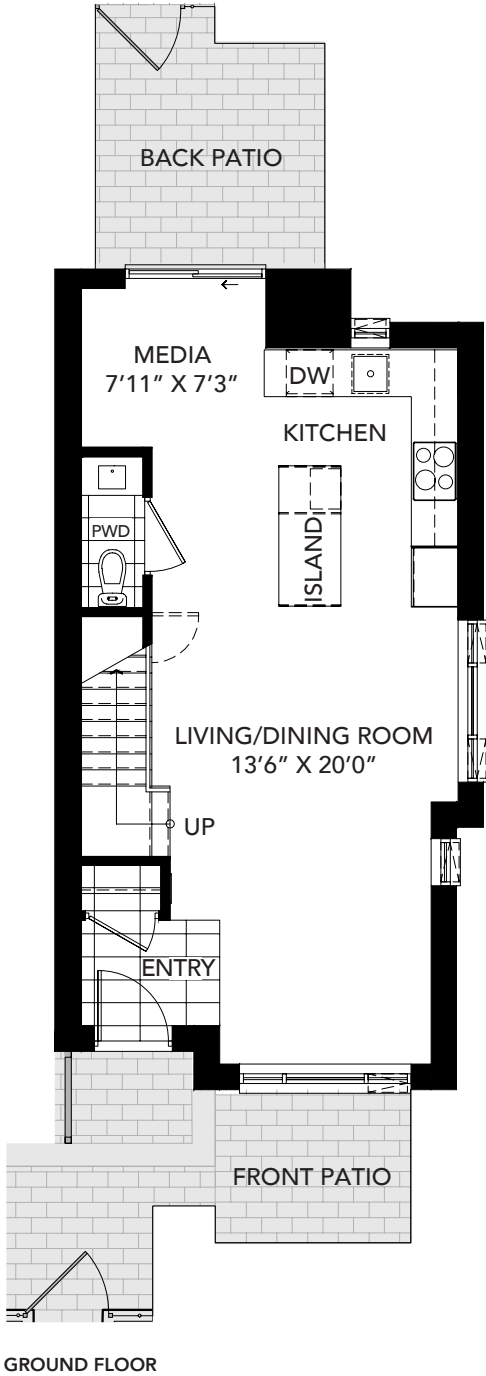

# Brookside

THREE BEDROOM + MEDIA  
TOWNHOME TH-E

SUITE AREA:  
1,565 SQ.FT.  
\*OUTSIDE AREA:  
461 SQ.FT.  
TOTAL AREA:  
2,026 SQ.FT.

All areas and stated room dimensions are approximate. Floor area measured in accordance with Tarion Warranty Corporation bulletin #22. Actual living area will vary from the stated floor area. Patio and Terrace pavers will vary from how they are shown in the marketing floorplans. The purchaser acknowledges that the actual unit purchased may be a reverse layout to the plan shown. Illustration is artist concept. E. & O.E.

\*Outdoor area may vary per suite.

Daniels  
love where you live™  
Official Developer of TIFF Bell Lightbox