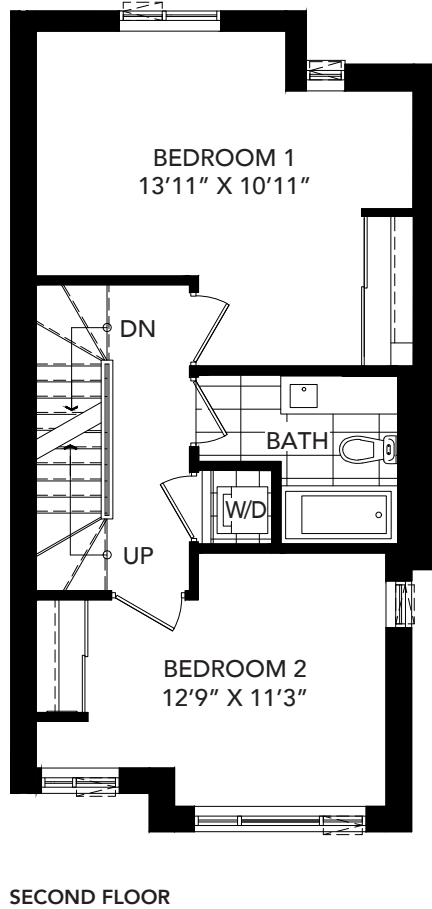

# Brookside

THREE BEDROOM + MEDIA  
TOWNHOME TH-E

SUITE AREA:  
1,565 SQ.FT.  
\*OUTSIDE AREA:  
461 SQ.FT.  
TOTAL AREA:  
2,026 SQ.FT.

All areas and stated room dimensions are approximate. Floor area measured in accordance with Tarion Warranty Corporation bulletin #22. Actual living area will vary from the stated floor area. Patio and Terrace pavers will vary from how they are shown in the marketing floorplans. The purchaser acknowledges that the actual unit purchased may be a reverse layout to the plan shown. Illustration is artist concept. E. & O.E.