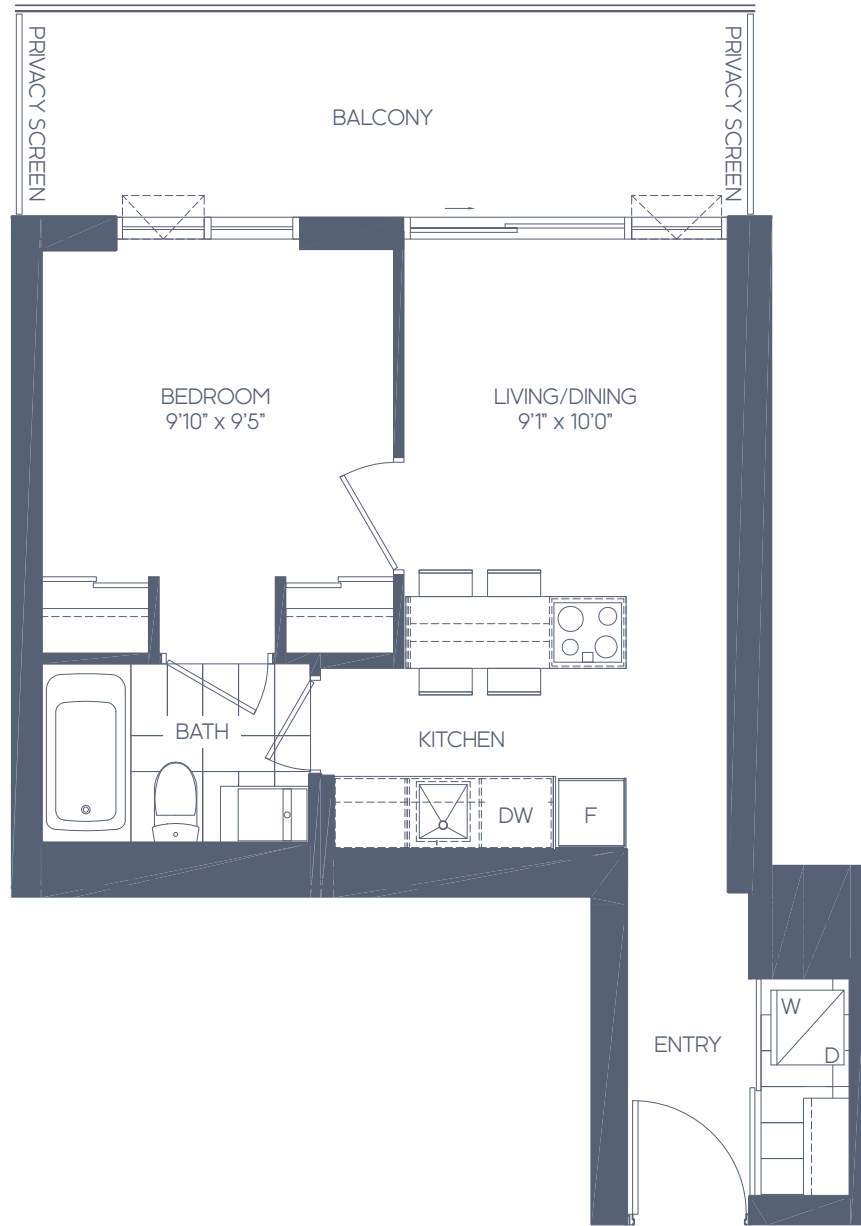

THE LEMIEUX

1 BEDROOM 1B-B EAST VIEW

SUITE AREA: 472 SQ. FT.
 OUTDOOR AREA: 120 SQ. FT.
 TOTAL AREA: 592 SQ. FT.

Floors 4-9

Floor 10

Floor 11

Floors 12-39

Daniels
 love where you live™

All areas and stated room dimensions are approximate. Floor area measured in accordance with Tarion Warranty Corporation bulletin #22. Actual living areas will vary from the stated floor areas. Actual outdoor area will vary depending on location within the building. The purchaser acknowledges that the actual unit purchased may be a reverse layout to the plan shown. Key plates and balcony sizes vary from floor to floor. See Sales Representative for full details. Illustration is artist's concept. E. & O.E.