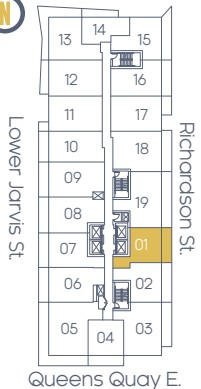

THE LEMIEUX

1 BEDROOM 1B-B EAST VIEW

SUITE AREA: 472 SQ. FT.
 OUTDOOR AREA: 120 SQ. FT.
 TOTAL AREA: 592 SQ. FT.

Floors 4-9

Floor 10

Floor 11

Floors 12-39

Daniels
 love where you live™

All areas and stated room dimensions are approximate. Floor area measured in accordance with Tarion Warranty Corporation bulletin #22. Actual living areas will vary from the stated floor areas. Actual outdoor area will vary depending on location within the building. The purchaser acknowledges that the actual unit purchased may be a reverse layout to the plan shown. Key plates and balcony sizes vary from floor to floor. See Sales Representative for full details. Illustration is artist's concept. E. & O.E.