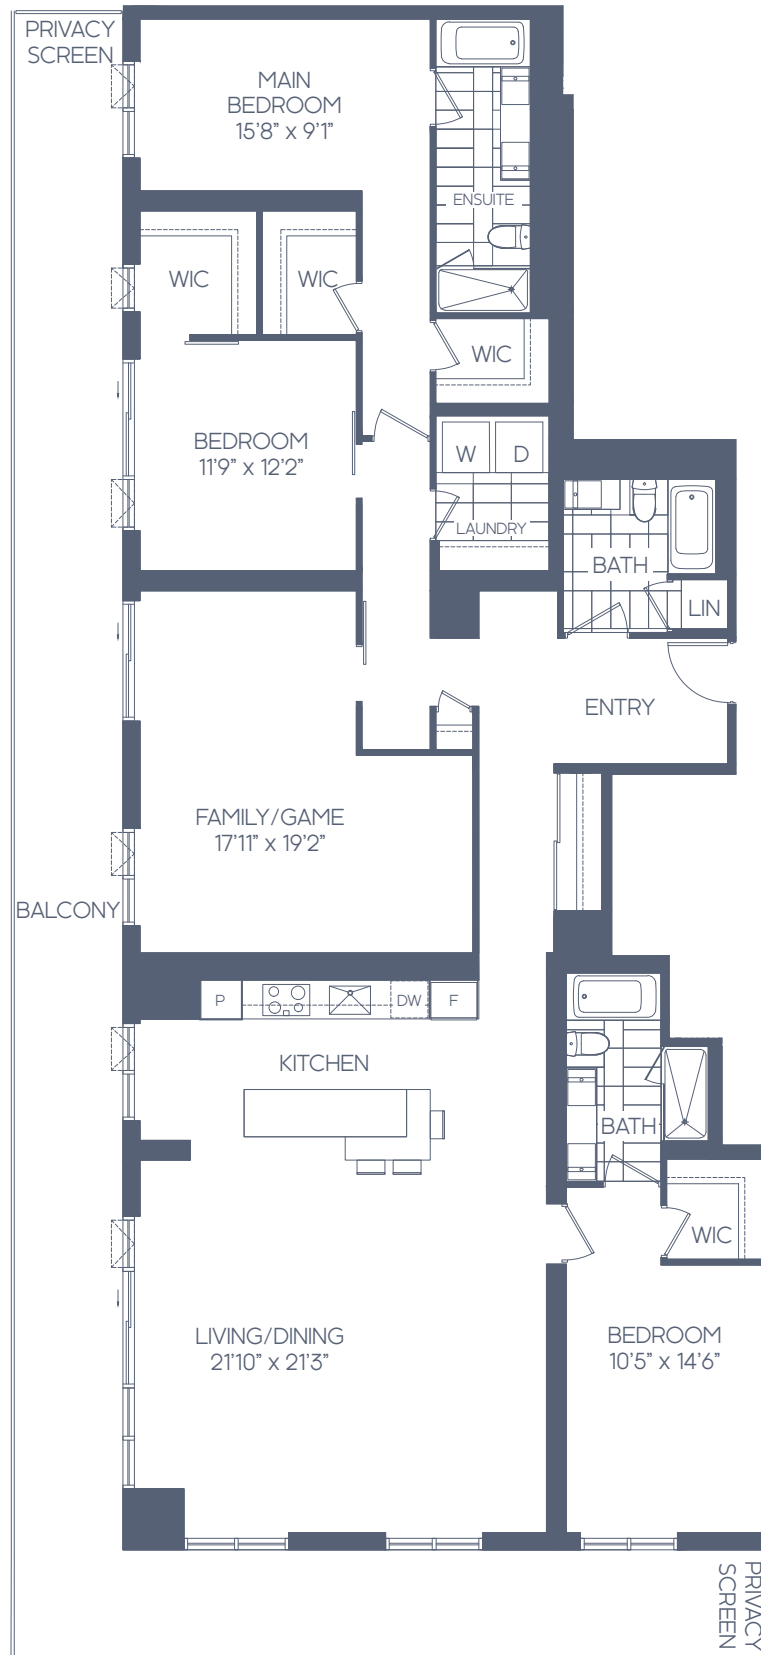

PENTHOUSE SUITES THE MORISSETTE

3 BEDROOM + FAMILY 3BF-B SOUTHWEST VIEW

SUITE AREA: 2,394 SQ. FT.
 OUTDOOR AREA: 717 SQ. FT.
 TOTAL AREA: 3,111 SQ. FT.

All areas and stated room dimensions are approximate. Floor area measured in accordance with Tarion Warranty Corporation bulletin #22. Actual living areas will vary from the stated floor areas. Actual outdoor area will vary depending on location within the building. The purchaser acknowledges that the actual unit purchased may be a reverse layout to the plan shown. Key plates and balcony sizes vary from floor to floor. See Sales Representative for full details. Illustration is artist's concept. E. & O.E.