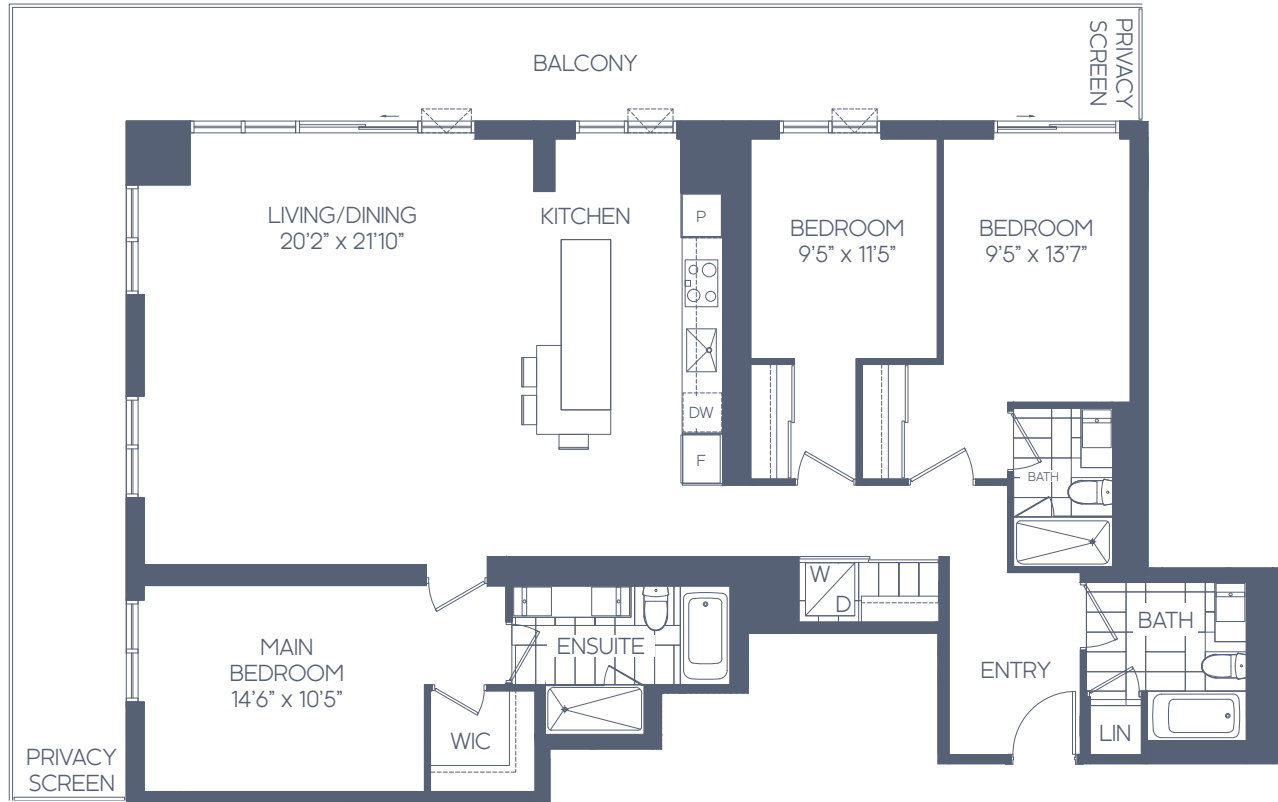

GALLERY SUITES THE THOMSON

3 BEDROOM 3B-B SOUTHWEST VIEW

SUITE AREA: 1,689 SQ. FT.
 OUTDOOR AREA: 540 SQ. FT.
 TOTAL AREA: 2,229 SQ. FT.

All areas and stated room dimensions are approximate. Floor area measured in accordance with Tarion Warranty Corporation bulletin #22. Actual living areas will vary from the stated floor areas. Actual outdoor area will vary depending on location within the building. The purchaser acknowledges that the actual unit purchased may be a reverse layout to the plan shown. Key plates and balcony sizes vary from floor to floor. See Sales Representative for full details. Illustration is artist's concept. E. & O.E.