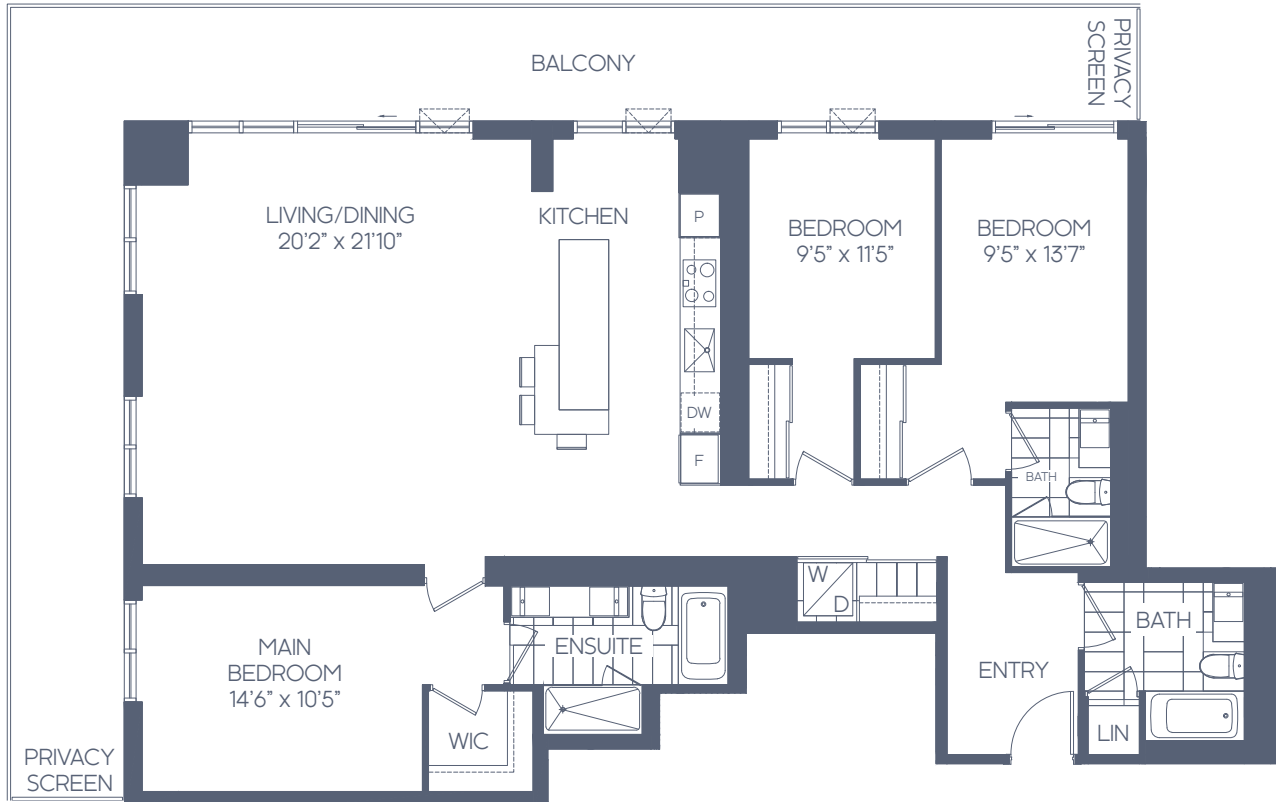

GALLERY SUITES THE THOMSON

3 BEDROOM 3B-B SOUTHWEST VIEW

SUITE AREA: 1,689 SQ. FT.
 OUTDOOR AREA: 540 SQ. FT.
 TOTAL AREA: 2,229 SQ. FT.

All areas and stated room dimensions are approximate. Floor area measured in accordance with Tarion Warranty Corporation bulletin #22. Actual living areas will vary from the stated floor areas. Actual outdoor area will vary depending on location within the building. The purchaser acknowledges that the actual unit purchased may be a reverse layout to the plan shown. Key plates and balcony sizes vary from floor to floor. See Sales Representative for full details. Illustration is artist's concept. E. & O.E.