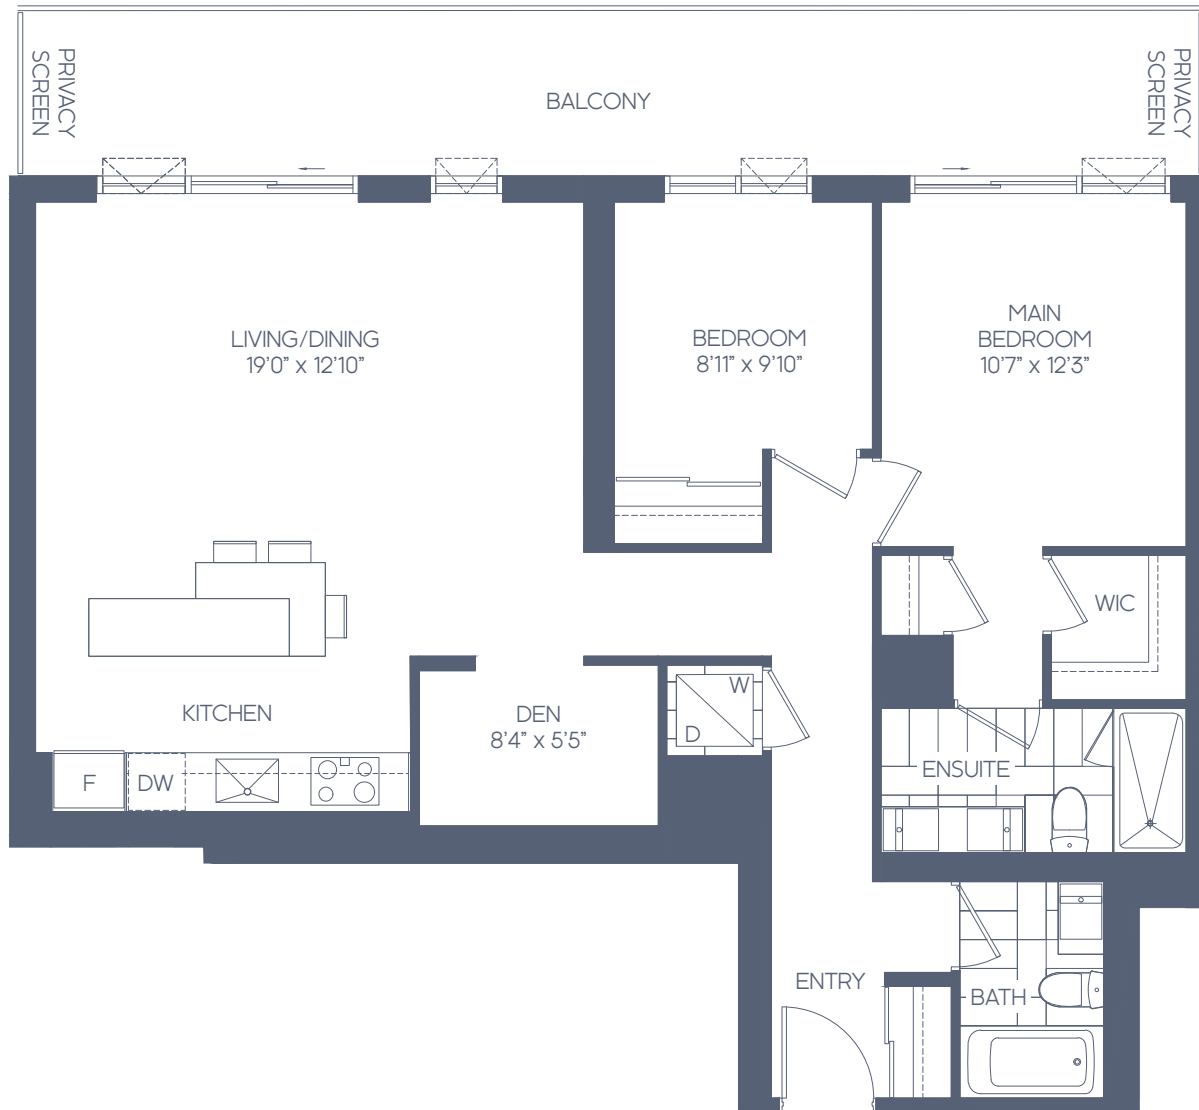

GALLERY SUITES THE BELMORE

2 BEDROOM + DEN 2BD-B WEST VIEW

SUITE AREA: 1,093 SQ. FT.
 OUTDOOR AREA: 242 SQ. FT.
 TOTAL AREA: 1,335 SQ. FT.

All areas and stated room dimensions are approximate. Floor area measured in accordance with Tarion Warranty Corporation bulletin #22. Actual living areas will vary from the stated floor areas. Actual outdoor area will vary depending on location within the building. The purchaser acknowledges that the actual unit purchased may be a reverse layout to the plan shown. Key plates and balcony sizes vary from floor to floor. See Sales Representative for full details. Illustration is artist's concept. E. & O.E.