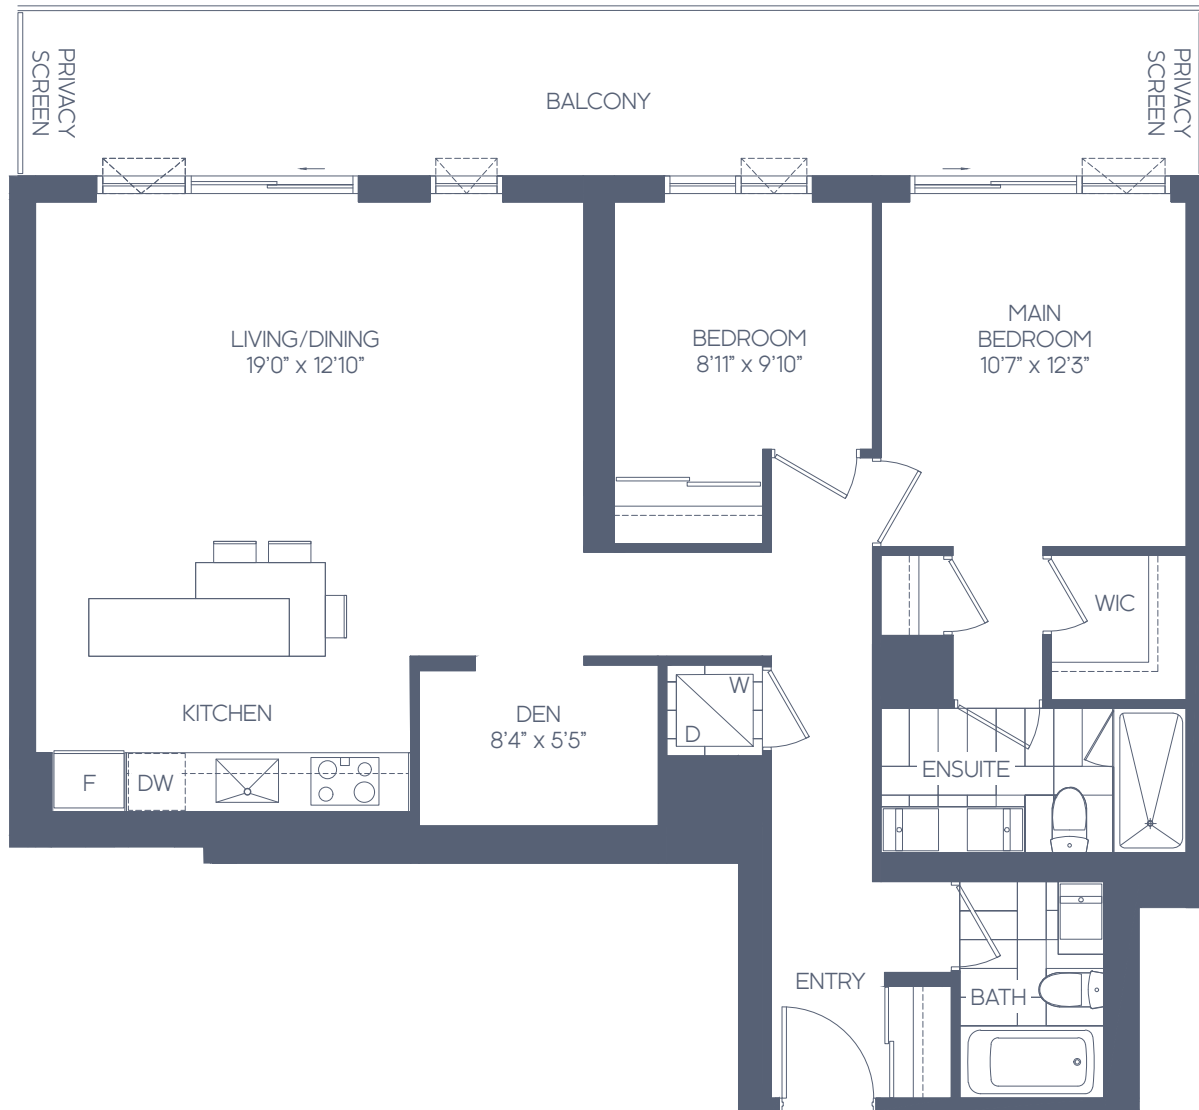

GALLERY SUITES THE BELMORE

2 BEDROOM + DEN 2BD-B WEST VIEW

SUITE AREA: 1,093 SQ. FT.
 OUTDOOR AREA: 242 SQ. FT.
 TOTAL AREA: 1,335 SQ. FT.

Daniels
 love where you live™

All areas and stated room dimensions are approximate. Floor area measured in accordance with Tarion Warranty Corporation bulletin #22. Actual living areas will vary from the stated floor areas. Actual outdoor area will vary depending on location within the building. The purchaser acknowledges that the actual unit purchased may be a reverse layout to the plan shown. Key plates and balcony sizes vary from floor to floor. See Sales Representative for full details. Illustration is artist's concept. E. & O.E.