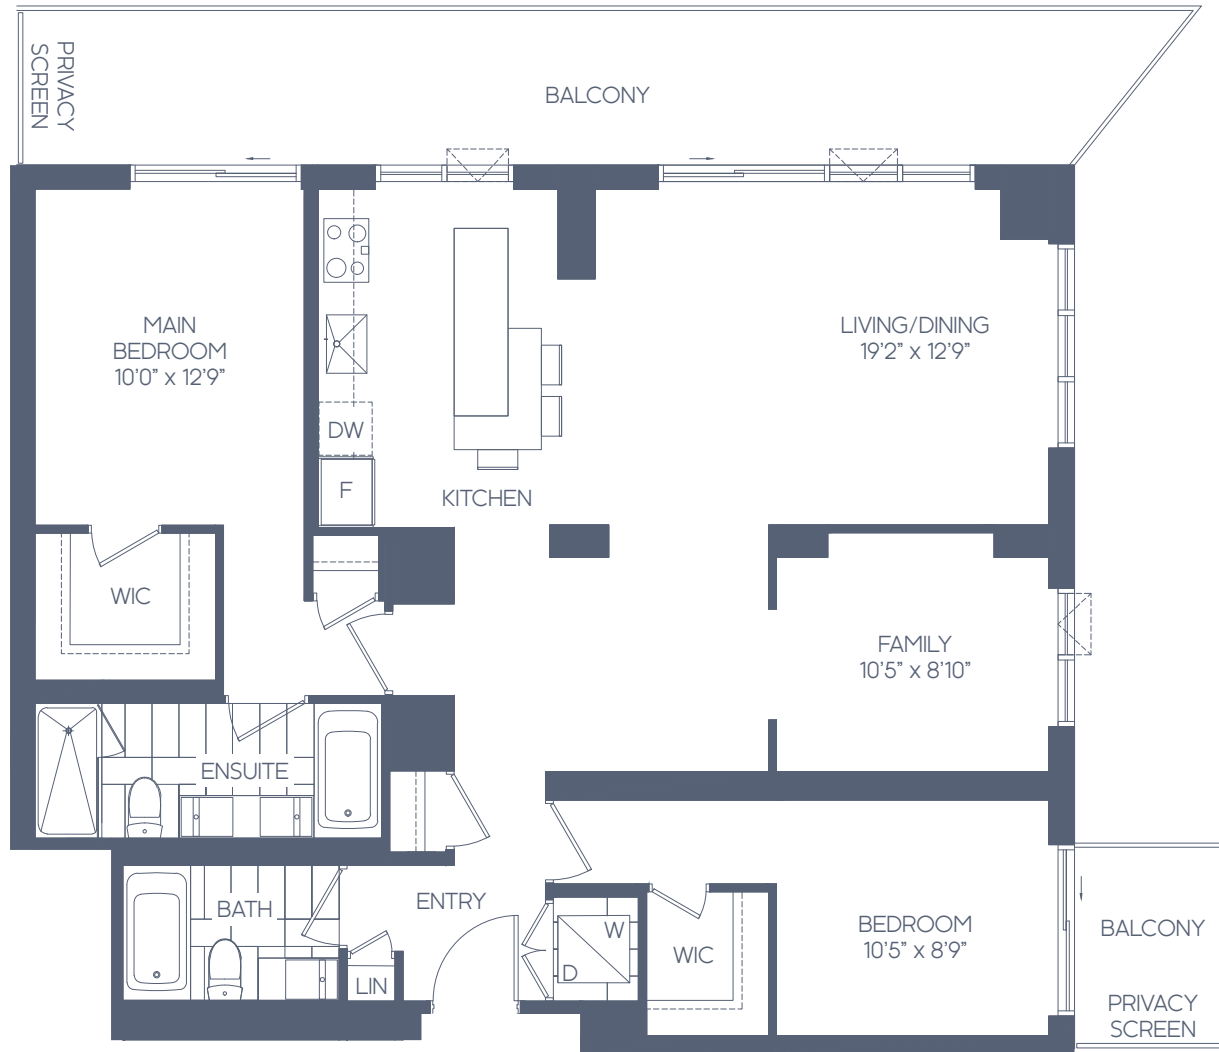

GALLERY SUITES THE REID

2 BEDROOM + FAMILY 2BF-B NORTHWEST VIEW

SUITE AREA: 1,243 SQ. FT.
 OUTDOOR AREA: 289 SQ. FT.
 TOTAL AREA: 1,532 SQ. FT.

All areas and stated room dimensions are approximate. Floor area measured in accordance with Tarion Warranty Corporation bulletin #22. Actual living areas will vary from the stated floor areas. Actual outdoor area will vary depending on location within the building. The purchaser acknowledges that the actual unit purchased may be a reverse layout to the plan shown. Key plates and balcony sizes vary from floor to floor. See Sales Representative for full details. Illustration is artist's concept. E. & O.E.