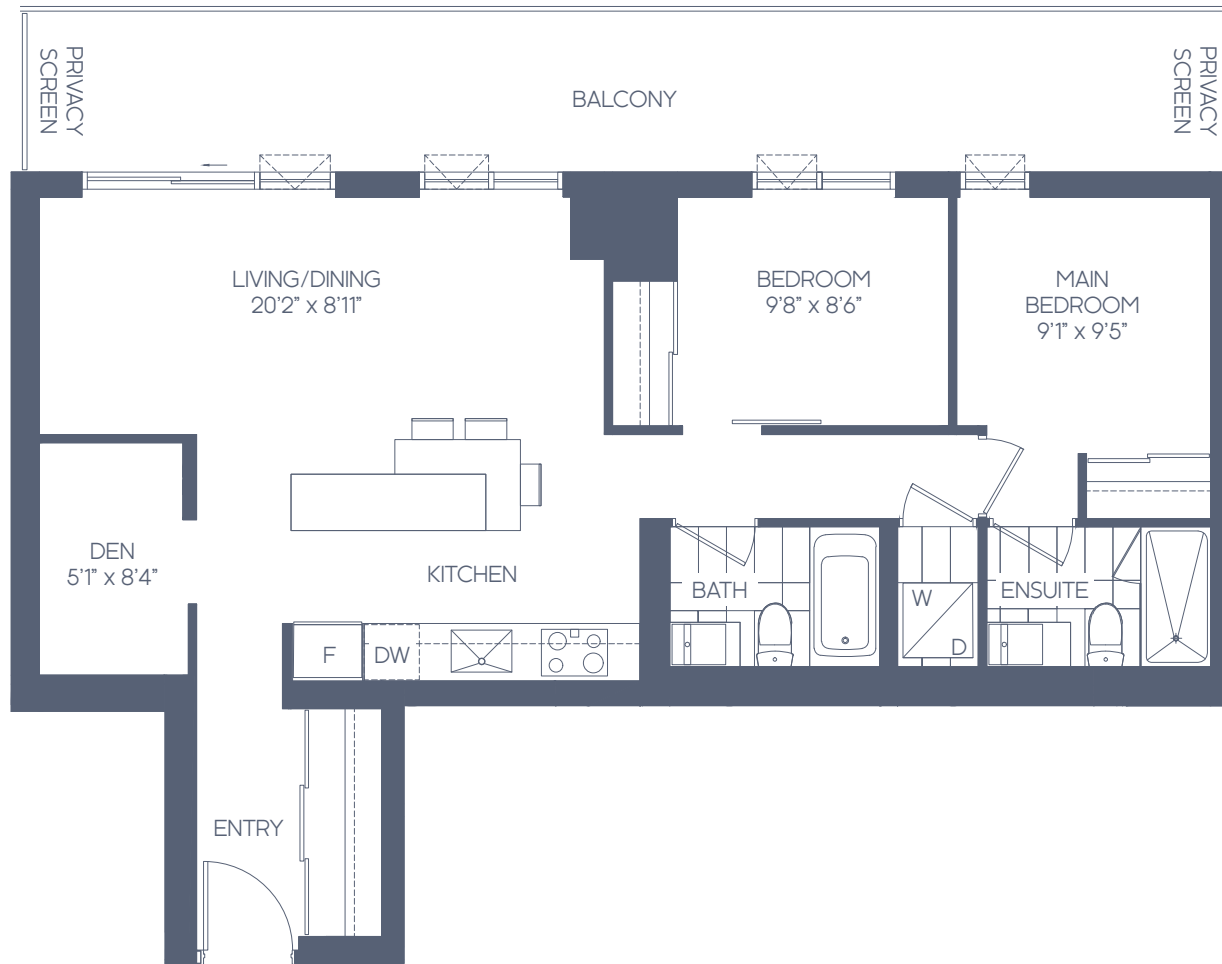

# GALLERY SUITES THE BALDWIN

2 BEDROOM + DEN 2BD-A EAST VIEW

SUITE AREA: 907 SQ. FT.  
 OUTDOOR AREA: 253 SQ. FT.  
 TOTAL AREA: 1,160 SQ. FT.

All areas and stated room dimensions are approximate. Floor area measured in accordance with Tarion Warranty Corporation bulletin #22. Actual living areas will vary from the stated floor areas. Actual outdoor area will vary depending on location within the building. The purchaser acknowledges that the actual unit purchased may be a reverse layout to the plan shown. Key plates and balcony sizes vary from floor to floor. See Sales Representative for full details. Illustration is artist's concept. E. & O.E.