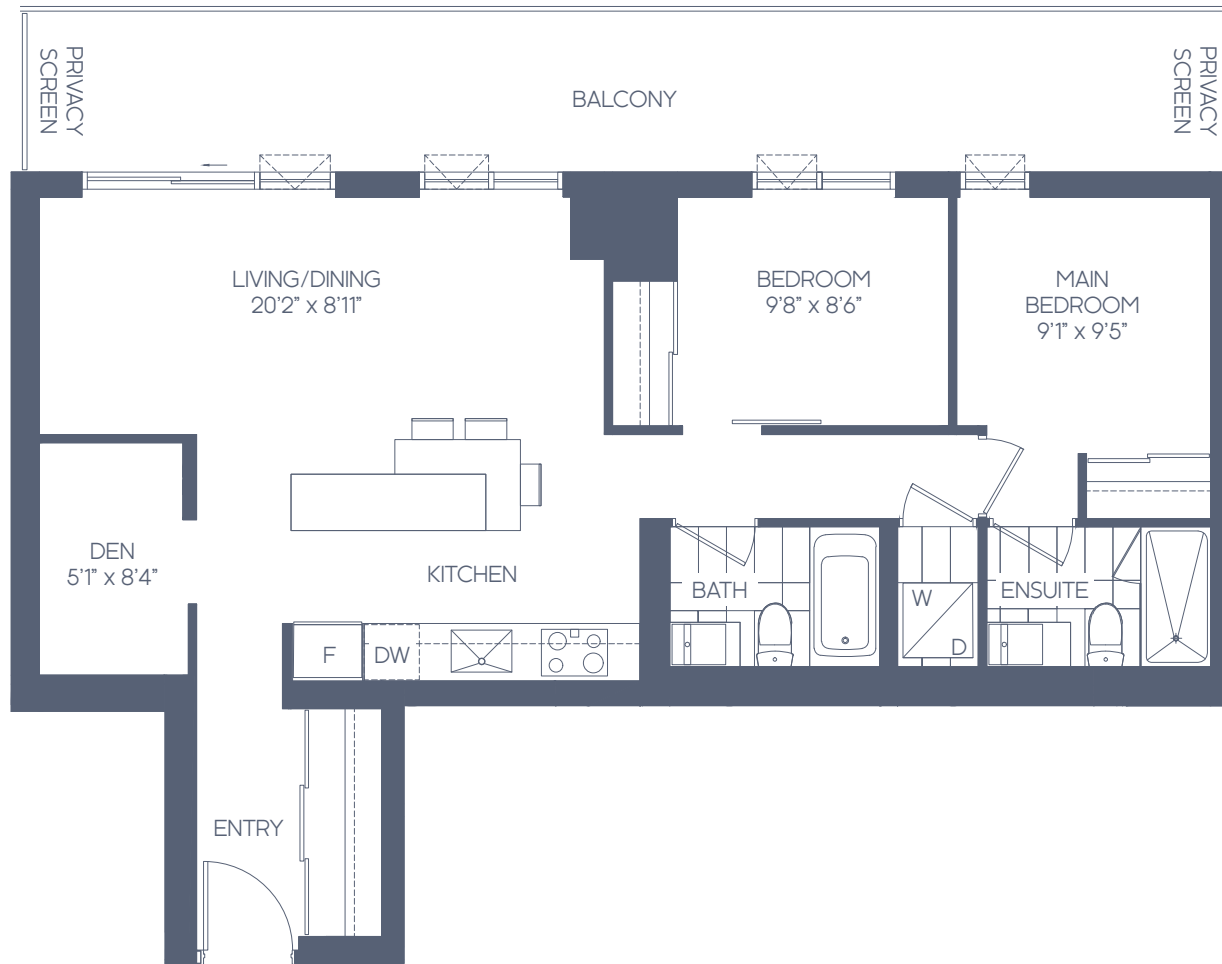

GALLERY SUITES THE BALDWIN

2 BEDROOM + DEN 2BD-A EAST VIEW

SUITE AREA: 907 SQ. FT.
 OUTDOOR AREA: 253 SQ. FT.
 TOTAL AREA: 1,160 SQ. FT.

Daniels
 love where you live™

All areas and stated room dimensions are approximate. Floor area measured in accordance with Tarion Warranty Corporation bulletin #22. Actual living areas will vary from the stated floor areas. Actual outdoor area will vary depending on location within the building. The purchaser acknowledges that the actual unit purchased may be a reverse layout to the plan shown. Key plates and balcony sizes vary from floor to floor. See Sales Representative for full details. Illustration is artist's concept. E. & O.E.