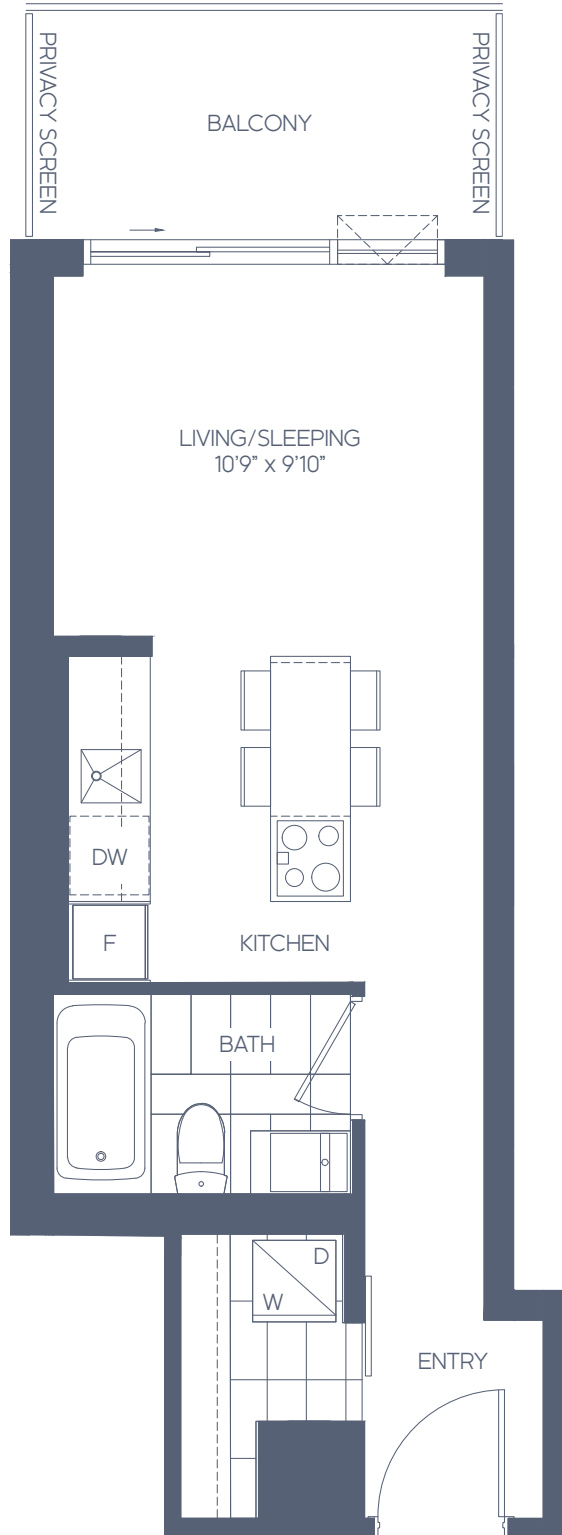

THE LANOIS

STUDIO

S-B

WEST VIEW

SUITE AREA: 366 SQ. FT.
 OUTDOOR AREA: 69 SQ. FT.
 TOTAL AREA: 435 SQ. FT.

Daniels
 love where you live™

All areas and stated room dimensions are approximate. Floor area measured in accordance with Tarion Warranty Corporation bulletin #22. Actual living areas will vary from the stated floor areas. Actual outdoor area will vary depending on location within the building. The purchaser acknowledges that the actual unit purchased may be a reverse layout to the plan shown. Key plates and balcony sizes vary from floor to floor. See Sales Representative for full details. Illustration is artist's concept. E. & O.E.