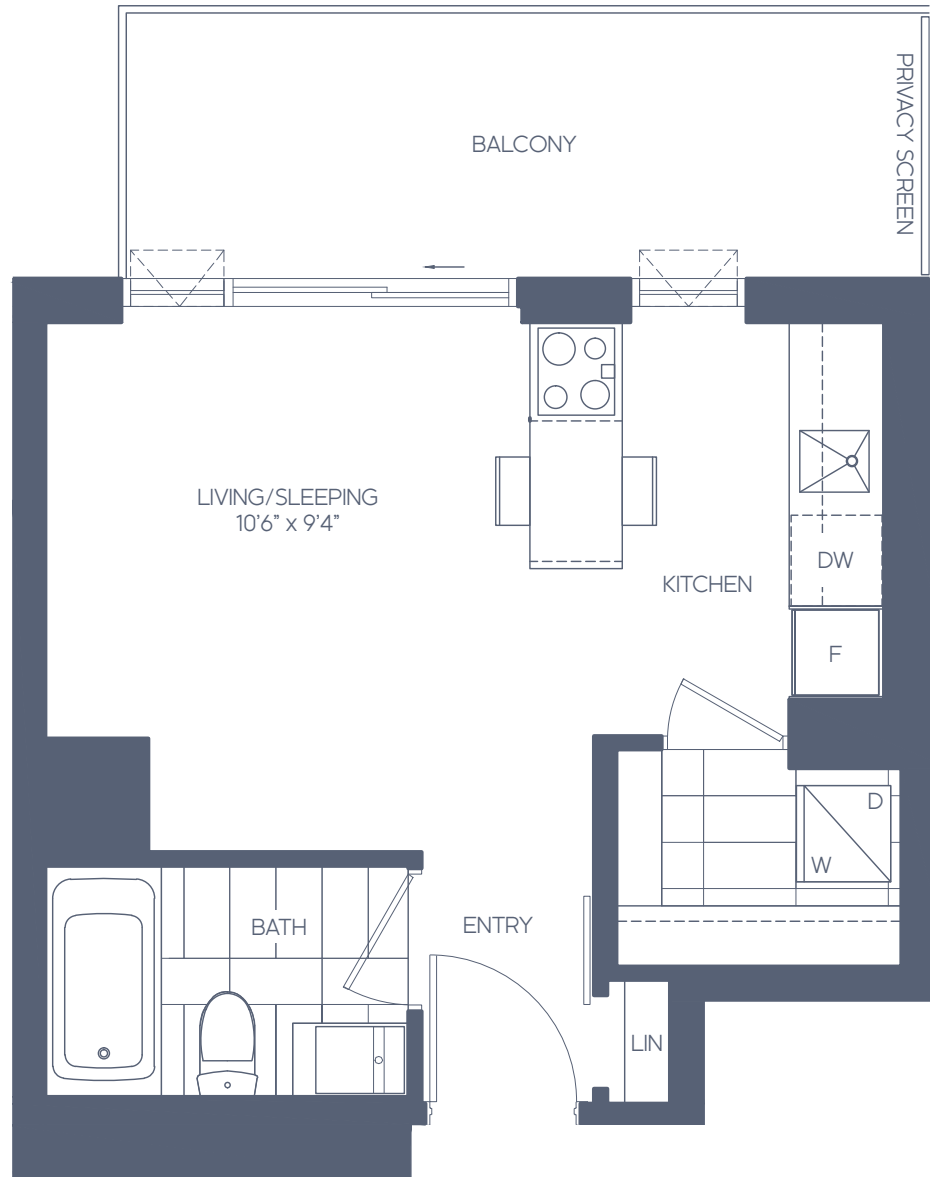

THE MUNROE

STUDIO

S-A'

NORTH VIEW

SUITE AREA: 349 SQ. FT.
 OUTDOOR AREA: 103 SQ. FT.
 TOTAL AREA: 452 SQ. FT.

All areas and stated room dimensions are approximate. Floor area measured in accordance with Tarion Warranty Corporation bulletin #22. Actual living areas will vary from the stated floor areas. Actual outdoor area will vary depending on location within the building. The purchaser acknowledges that the actual unit purchased may be a reverse layout to the plan shown. Key plates and balcony sizes vary from floor to floor. See Sales Representative for full details. Illustration is artist's concept. E. & O.E.