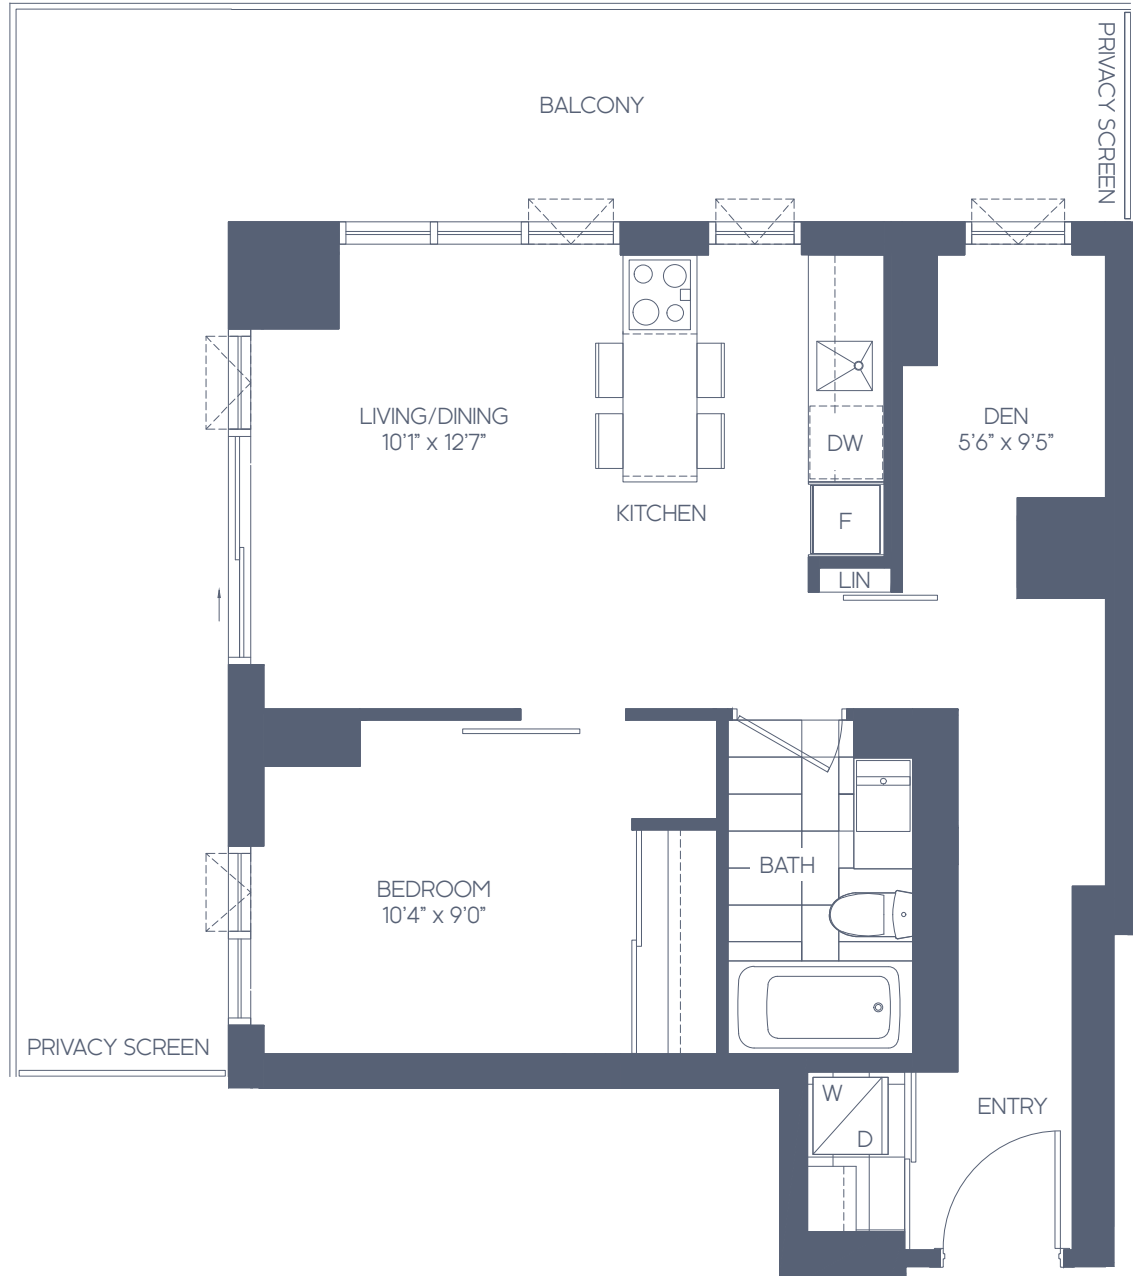

THE GAGNON

1 BEDROOM + DEN 1BD-C NORTHEAST VIEW

SUITE AREA: 603 SQ. FT.
 OUTDOOR AREA: 314 SQ. FT.
 TOTAL AREA: 917 SQ. FT.

Lower Jarvis St.

Richardson St.

Queens Quay E.
 Floors 12-39

Daniels
 love where you live™

All areas and stated room dimensions are approximate. Floor area measured in accordance with Tarion Warranty Corporation bulletin #22. Actual living areas will vary from the stated floor areas. Actual outdoor area will vary depending on location within the building. The purchaser acknowledges that the actual unit purchased may be a reverse layout to the plan shown. Key plates and balcony sizes vary from floor to floor. See Sales Representative for full details. Illustration is artist's concept. E. & O.E.