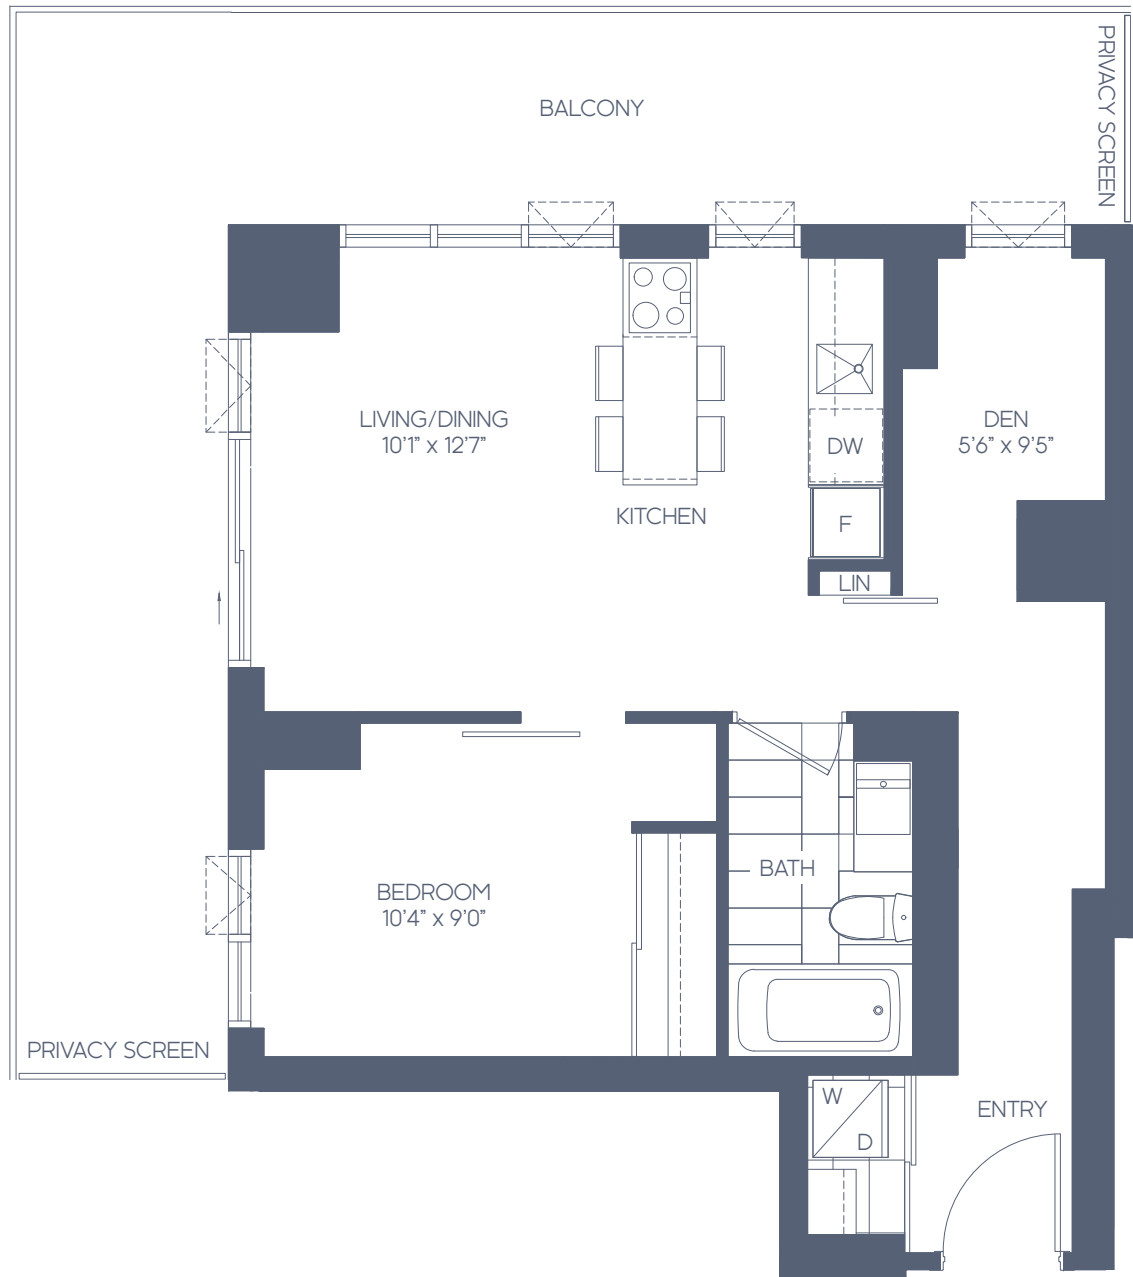

THE GAGNON

1 BEDROOM + DEN 1BD-C NORTHEAST VIEW

SUITE AREA: 603 SQ. FT.
 OUTDOOR AREA: 314 SQ. FT.
 TOTAL AREA: 917 SQ. FT.

Lower Jarvis St.

Richardson St.

Queens Quay E.
 Floors 12-39

Daniels
 love where you live™

All areas and stated room dimensions are approximate. Floor area measured in accordance with Tarion Warranty Corporation bulletin #22. Actual living areas will vary from the stated floor areas. Actual outdoor area will vary depending on location within the building. The purchaser acknowledges that the actual unit purchased may be a reverse layout to the plan shown. Key plates and balcony sizes vary from floor to floor. See Sales Representative for full details. Illustration is artist's concept. E. & O.E.