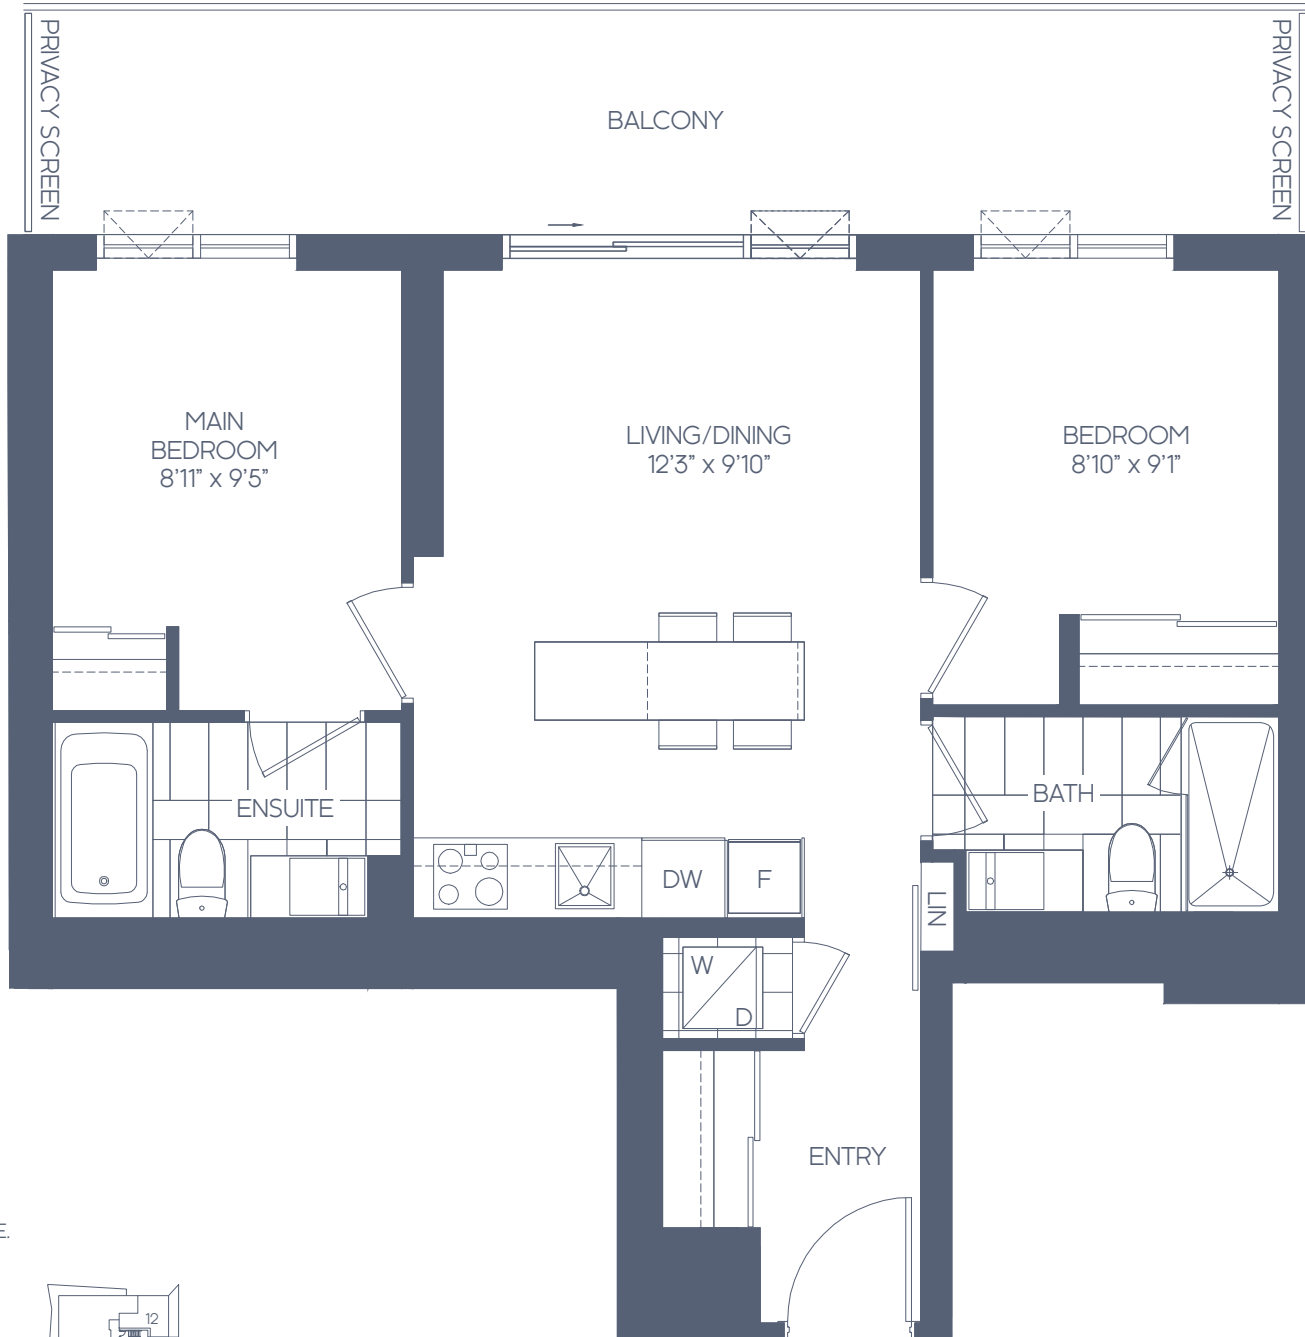

# THE WILLIAMS

2 BEDROOM

2B-B

EAST VIEW

SUITE AREA: 705 SQ. FT.  
 OUTDOOR AREA: 192 SQ. FT.  
 TOTAL AREA: 897 SQ. FT.

Queens Quay E.

Floors 4-9

Floor 10

Floors 12-39

Daniels

love where you live™

All areas and stated room dimensions are approximate. Floor area measured in accordance with Tarion Warranty Corporation bulletin #22. Actual living areas will vary from the stated floor areas. Actual outdoor area will vary depending on location within the building. The purchaser acknowledges that the actual unit purchased may be a reverse layout to the plan shown. Key plates and balcony sizes vary from floor to floor. See Sales Representative for full details. Illustration is artist's concept. E. & O.E.