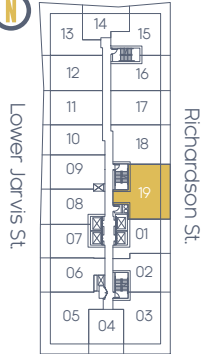

# THE WILLIAMS

2 BEDROOM

2B-B

EAST VIEW

SUITE AREA: 705 SQ. FT.  
 OUTDOOR AREA: 192 SQ. FT.  
 TOTAL AREA: 897 SQ. FT.

Queens Quay E.

Floors 4-9

Floor 10

Floors 12-39

Daniels

love where you live™

All areas and stated room dimensions are approximate. Floor area measured in accordance with Tarion Warranty Corporation bulletin #22. Actual living areas will vary from the stated floor areas. Actual outdoor area will vary depending on location within the building. The purchaser acknowledges that the actual unit purchased may be a reverse layout to the plan shown. Key plates and balcony sizes vary from floor to floor. See Sales Representative for full details. Illustration is artist's concept. E. & O.E.