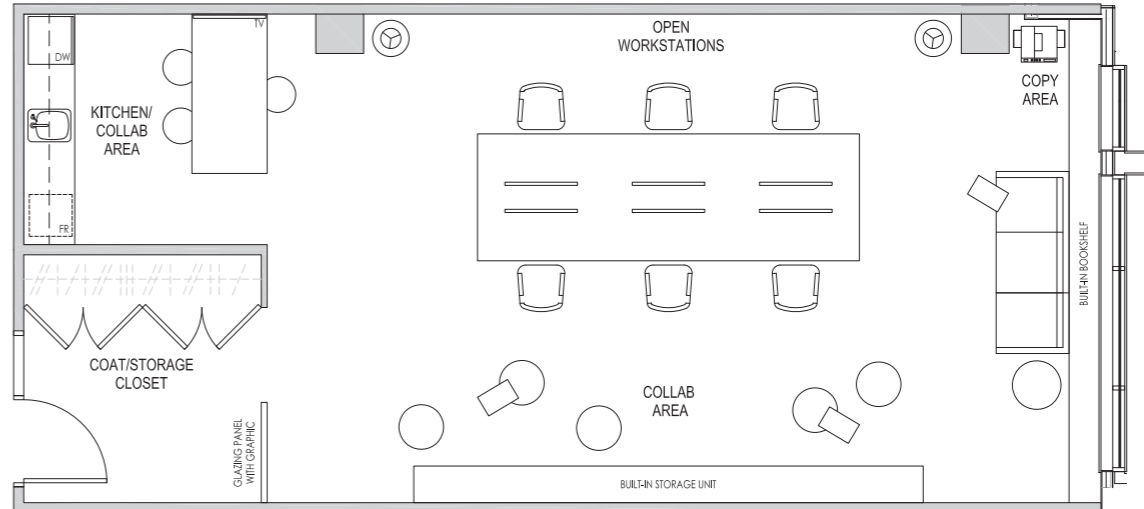

# STANDARD OFFICE CONCEPT TEST FITS

Office Suite 09 (Floors 6-8)

**FORMAL OPTION**

**OPEN CONCEPT OPTION**

Please speak with a sales representative about finishing package options.

Office suites will be completed in accordance with the Vendor's finish schedule and are sold unfurnished. All stated square footages, dimensions and specifications are approximate, and subject to change without notice. E. & O.E.

QUEEN'S QUAY EAST  
FLOORS 6 - 8