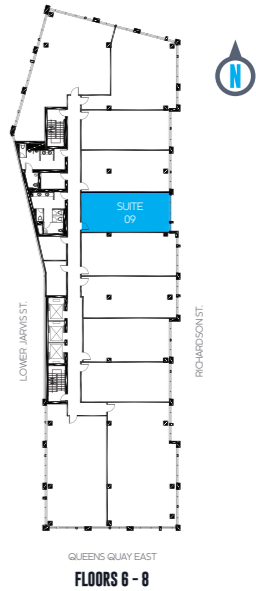

# STANDARD OFFICE CONCEPT TEST FITS

Office Suite 09 (Floors 6-8)

**FORMAL OPTION**

**OPEN CONCEPT OPTION**

Please speak with a sales representative about finishing package options.

Office suites will be completed in accordance with the Vendor's finish schedule and are sold unfurnished. All stated square footages, dimensions and specifications are approximate, and subject to change without notice. E. & O.E.

QUEEN'S QUAY EAST  
FLOORS 6 - 8