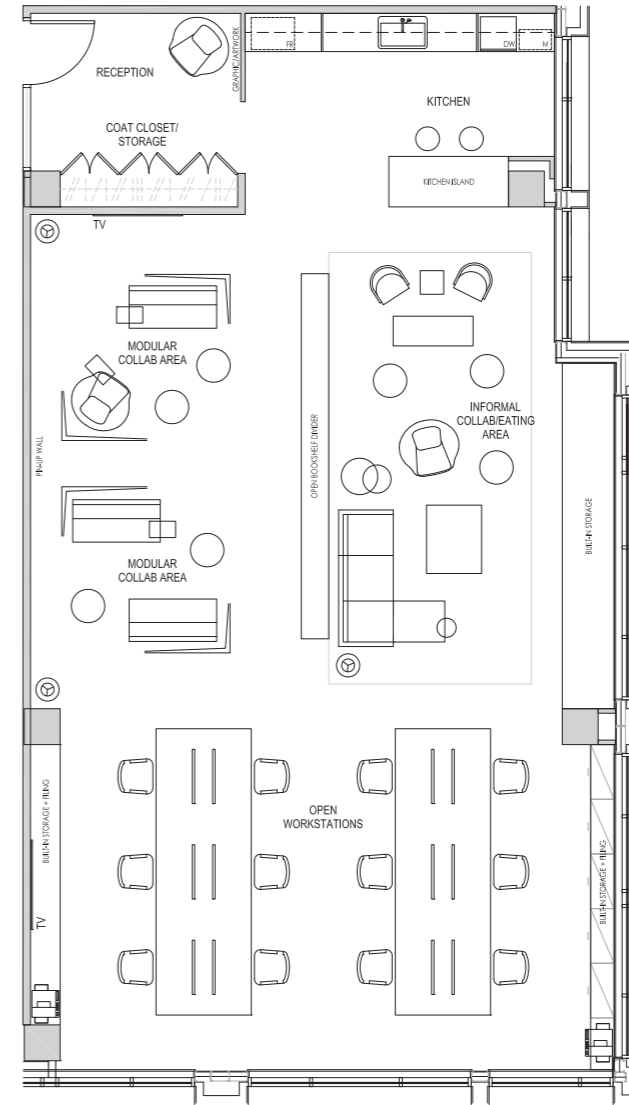

CORNER OFFICE CONCEPT TEST FITS

Office Suite 19 (Floors 6-8)

FORMAL OPTION

OPEN CONCEPT OPTION

EAST TOWER AT
130 QCE

Daniels
love where you live™

Please speak with a sales representative about finishing package options.

Office suites will be completed in accordance with the Vendor's finish schedule and are sold unfurnished. All stated square footages, dimensions and specifications are approximate, and subject to change without notice. E. & O.E.

QUEEN'S QUAY EAST
FLOORS 6 - 8