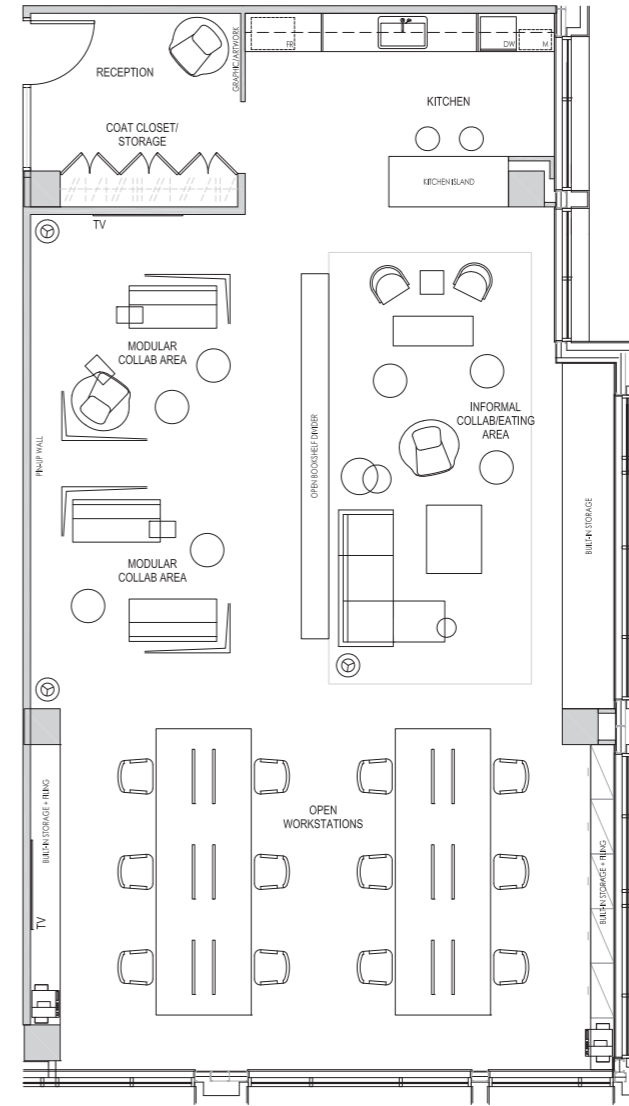

CORNER OFFICE CONCEPT TEST FITS

Office Suite 19 (Floors 6-8)

FORMAL OPTION

OPEN CONCEPT OPTION

EAST TOWER AT
130 QCE

Daniels
love where you live™

Please speak with a sales representative about finishing package options.

Office suites will be completed in accordance with the Vendor's finish schedule and are sold unfurnished. All stated square footages, dimensions and specifications are approximate, and subject to change without notice. E. & O.E.

QUEENS QUAY EAST
FLOORS 6 - 8