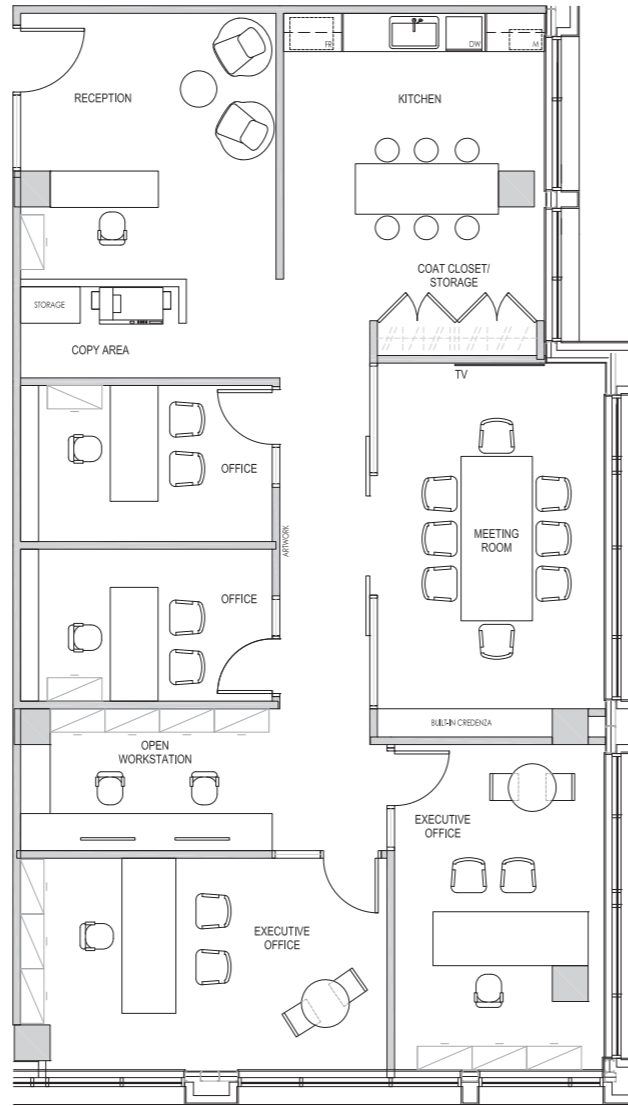

CORNER OFFICE CONCEPT TEST FITS

Office Suite 19 (Floors 6-8)

FORMAL OPTION

OPEN CONCEPT OPTION

EAST TOWER AT
130 QCE

Daniels
love where you live™

Please speak with a sales representative about finishing package options.

Office suites will be completed in accordance with the Vendor's finish schedule and are sold unfurnished. All stated square footages, dimensions and specifications are approximate, and subject to change without notice. E. & O.E.

QUEENS QUAY EAST
FLOORS 6 - 8