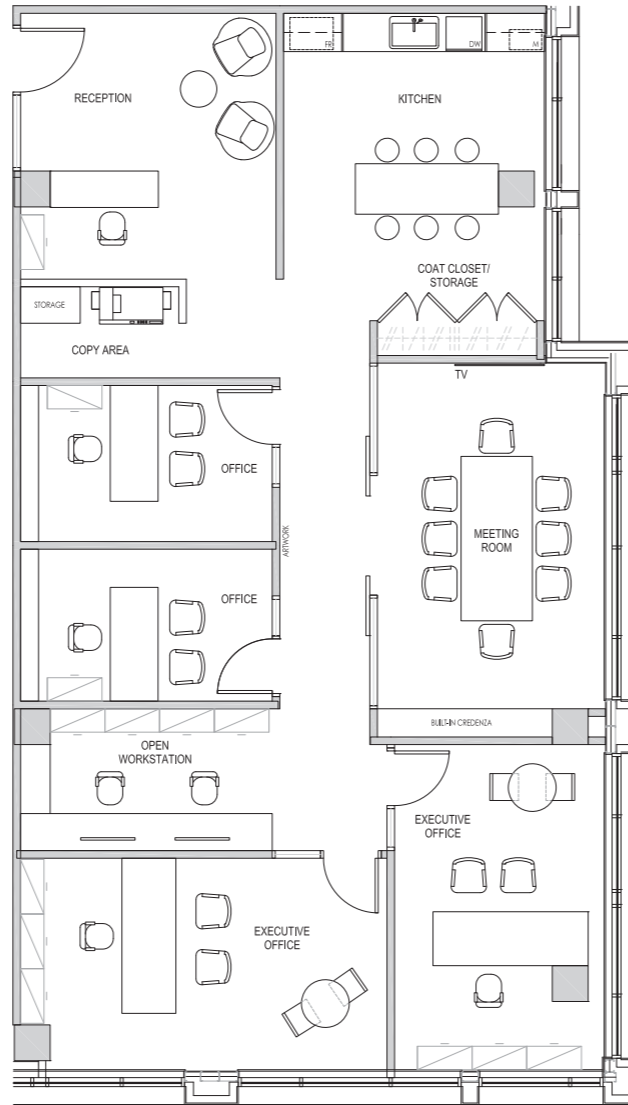

CORNER OFFICE CONCEPT TEST FITS

Office Suite 19 (Floors 6-8)

FORMAL OPTION

OPEN CONCEPT OPTION

EAST TOWER AT
130 QCE

Daniels
love where you live™

Please speak with a sales representative about finishing package options.

Office suites will be completed in accordance with the Vendor's finish schedule and are sold unfurnished. All stated square footages, dimensions and specifications are approximate, and subject to change without notice. E. & O.E.

QUEEN'S QUAY EAST
FLOORS 6 - 8