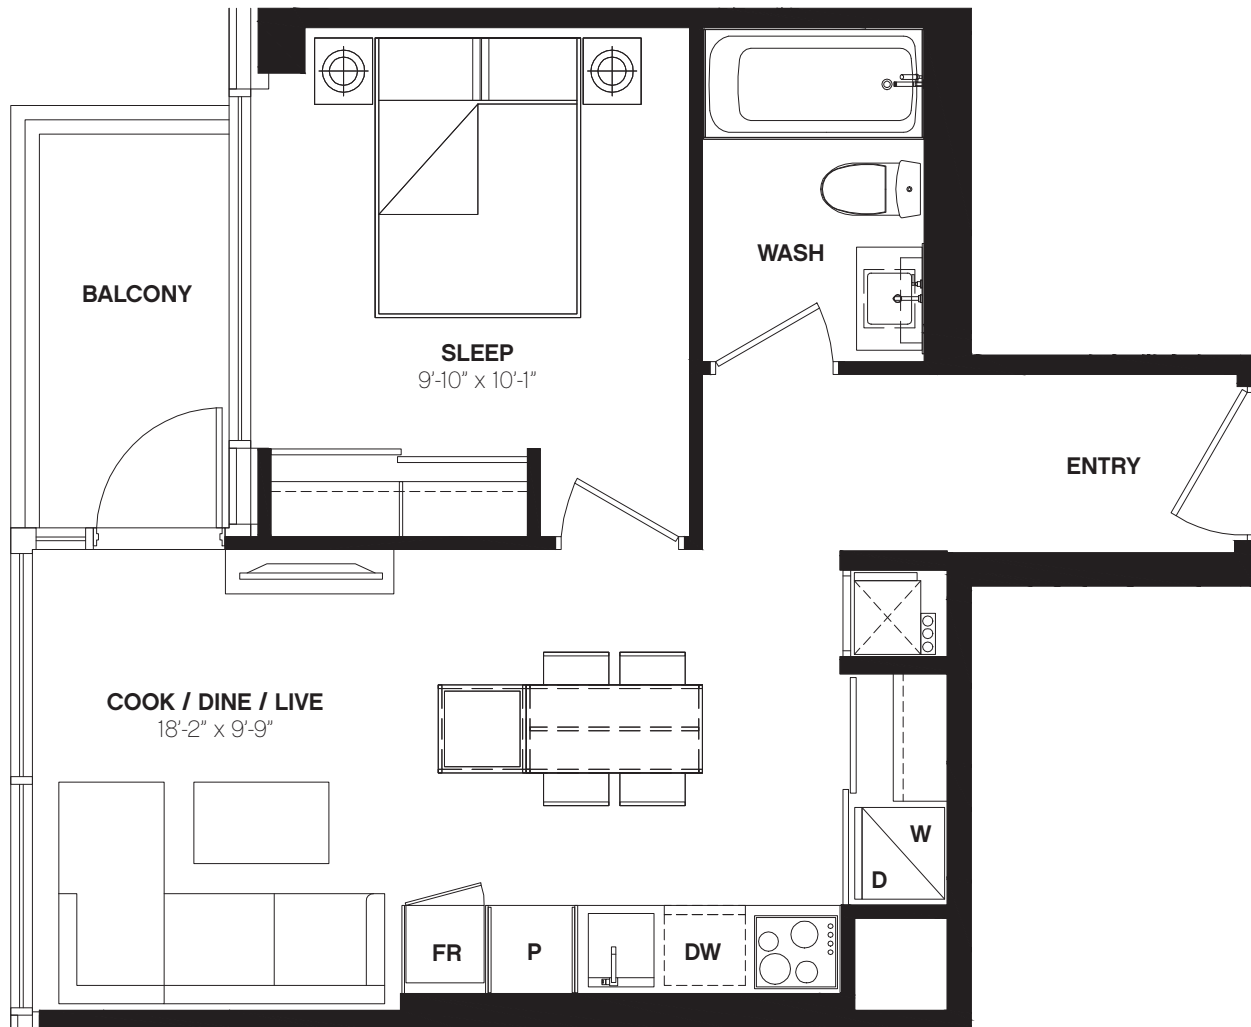

W481

1 BED / 481 SQ. FT.

WHITEHAUS
CONDOMINIUMS

All dimensions, areas and drawings are approximate. Sizes and specifications are subject to change without notice. Actual useable floor space may vary from the stated floor area. Refer to building keyplate for actual orientation. E. & O.E.