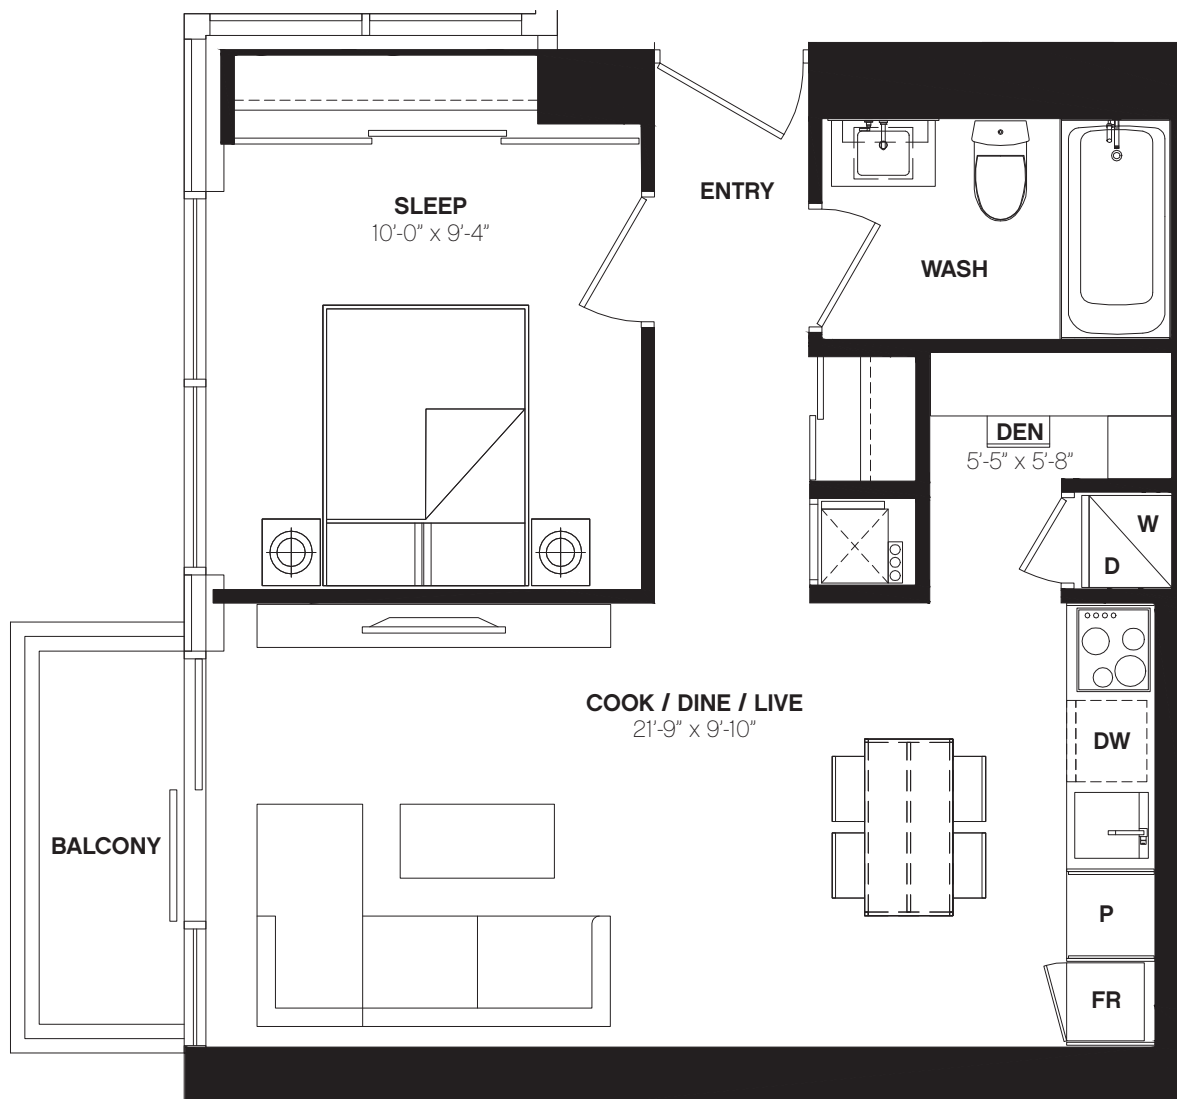

W554

1 BED + DEN / 554 SQ. FT.

WHITEHAUS
CONDOMINIUMS

All dimensions, areas and drawings are approximate. Sizes and specifications are subject to change without notice. Actual useable floor space may vary from the stated floor area. Refer to building keyplate for actual orientation. E. & O.E.