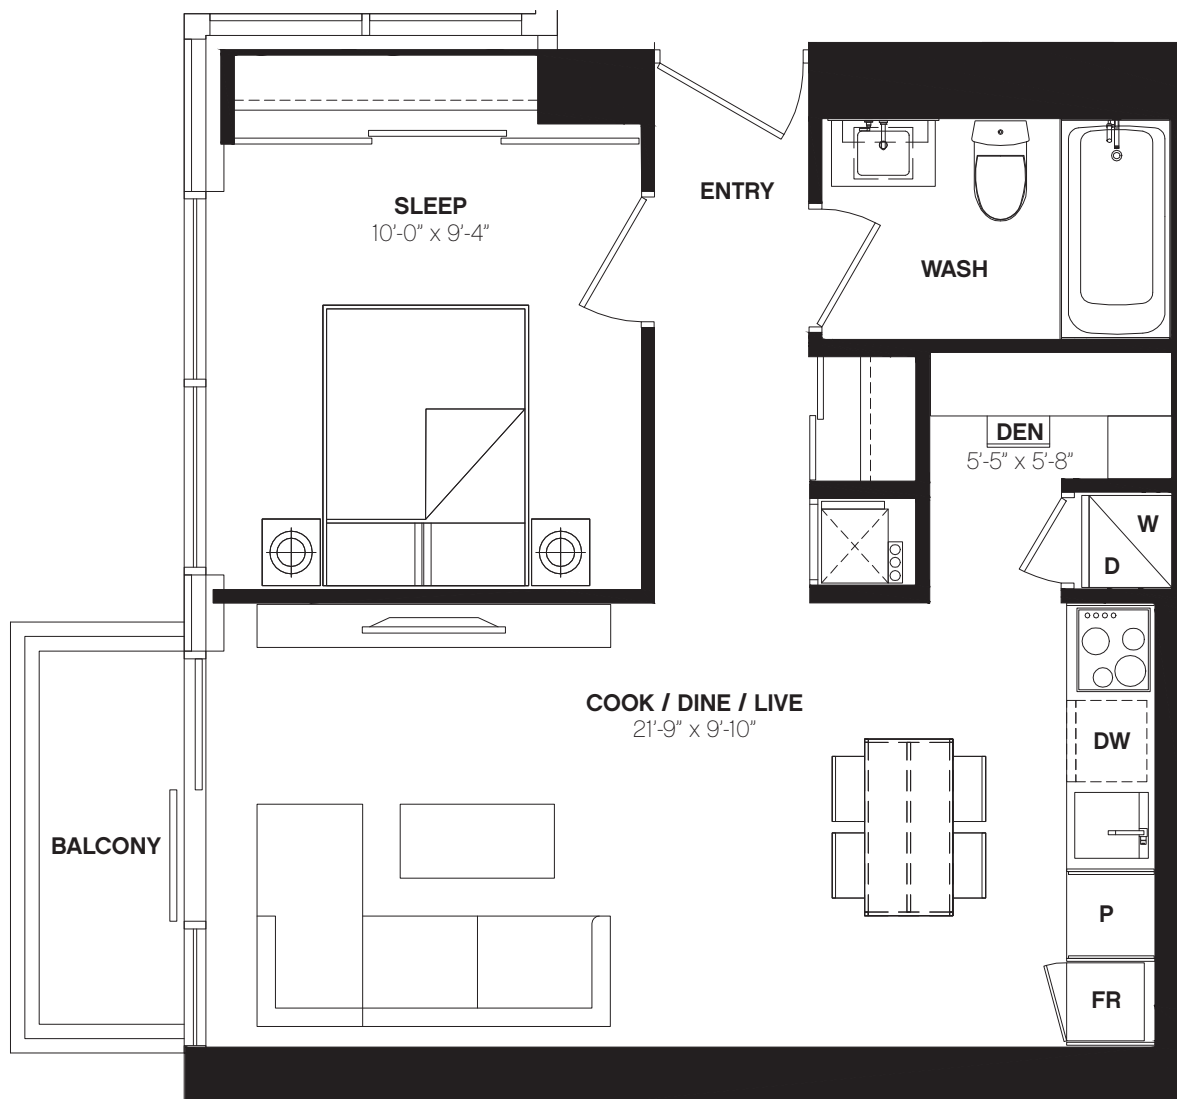

# W554

1 BED + DEN / 554 SQ. FT.

# WHITEHAUS

CONDOMINIUMS

All dimensions, areas and drawings are approximate. Sizes and specifications are subject to change without notice. Actual useable floor space may vary from the stated floor area. Refer to building keyplate for actual orientation. E. & O.E.