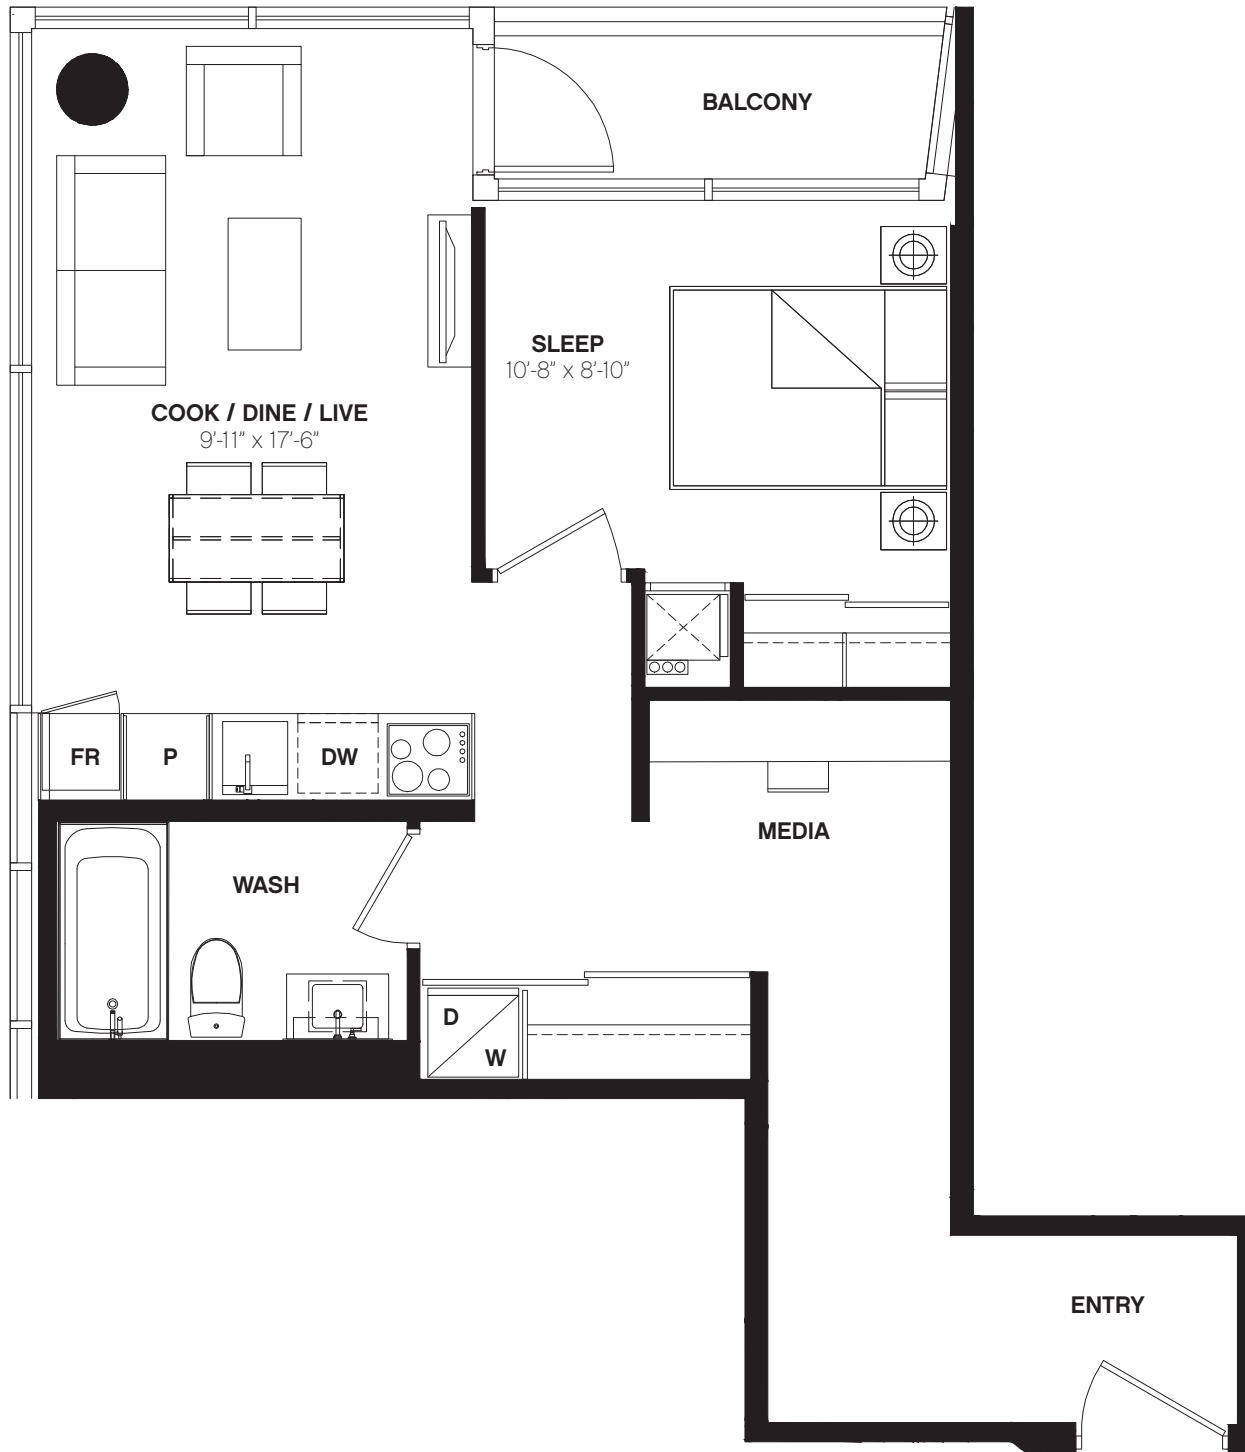

W587

1 BED + MEDIA / 587 SQ. FT.

WHITEHAUS
CONDOMINIUMS

All dimensions, areas and drawings are approximate. Sizes and specifications are subject to change without notice. Actual useable floor space may vary from the stated floor area. Refer to building keyplate for actual orientation. E. & O.E.