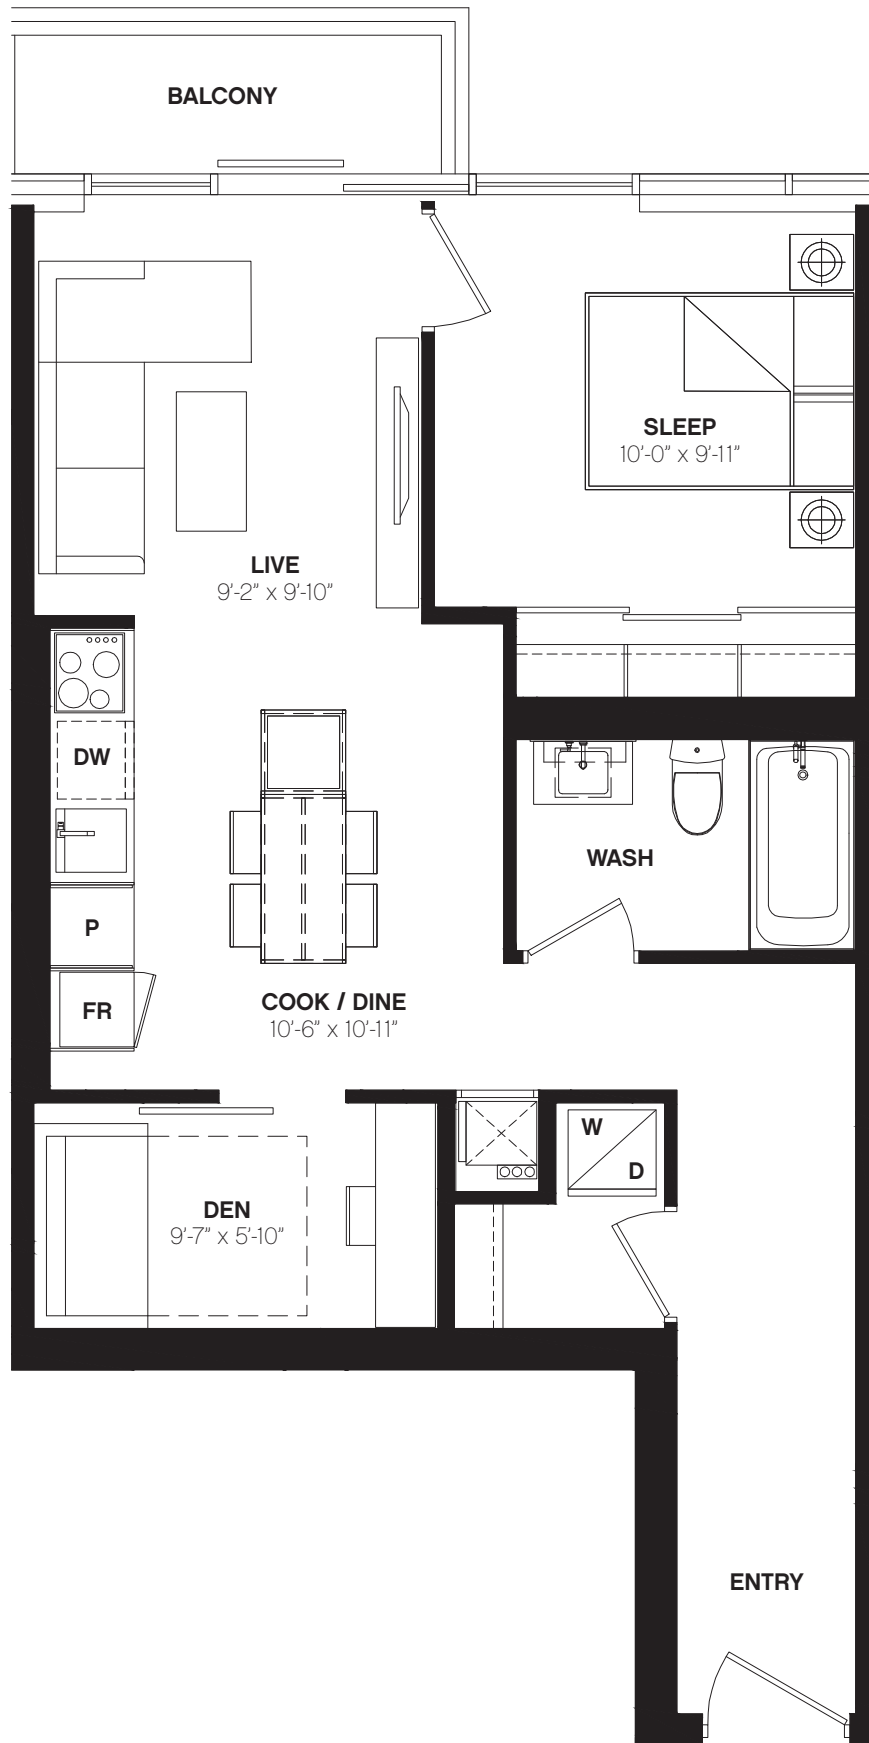

W631

1 BED + DEN / 631 SQ. FT.

WHITEHAUS
CONDOMINIUMS

All dimensions, areas and drawings are approximate. Sizes and specifications are subject to change without notice. Actual useable floor space may vary from the stated floor area. Refer to building keyplate for actual orientation. E. & O.E.