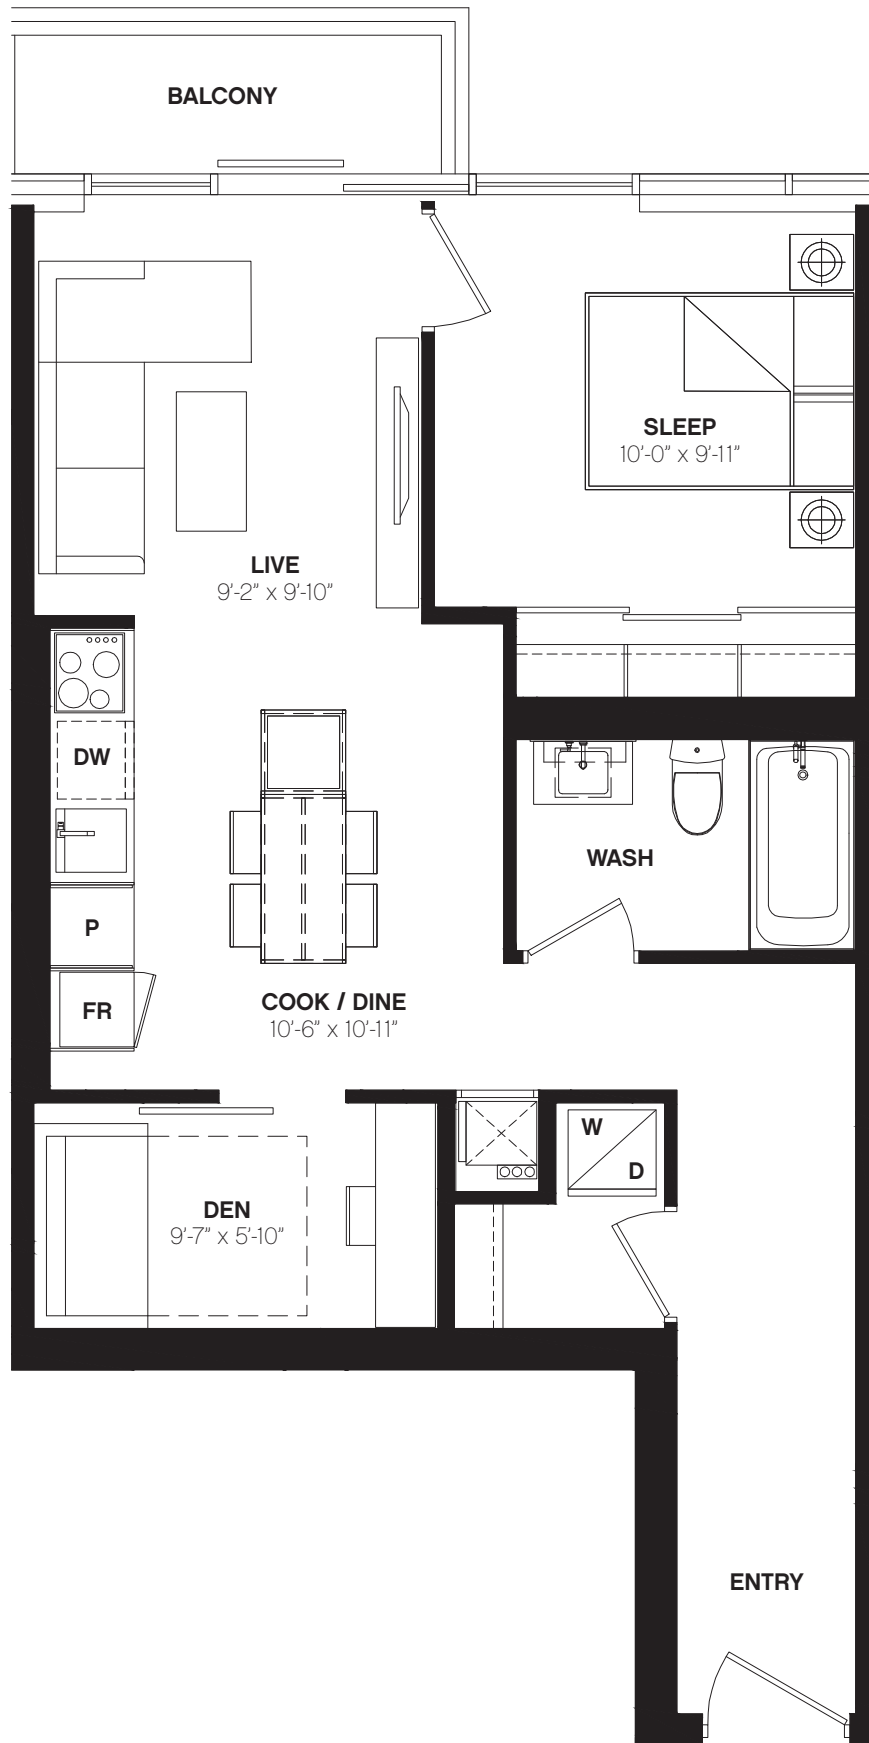

# W631

1 BED + DEN / 631 SQ. FT.

**WHITEHAUS**  
CONDOMINIUMS

All dimensions, areas and drawings are approximate. Sizes and specifications are subject to change without notice. Actual useable floor space may vary from the stated floor area. Refer to building keyplate for actual orientation. E. & O.E.