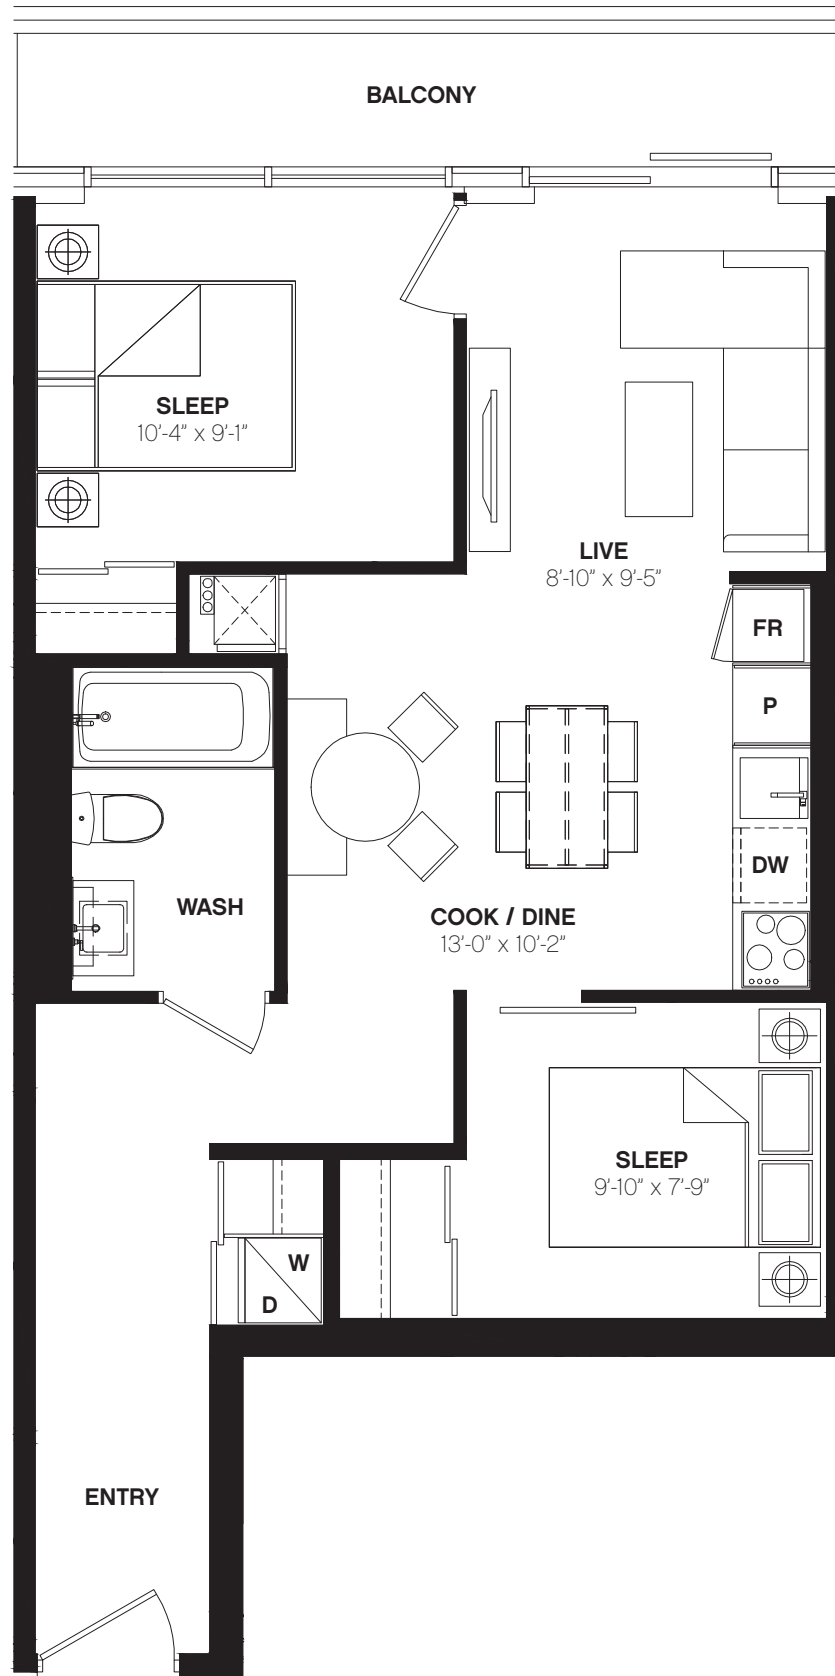

W644

2 BED / 644 SQ. FT.

WHITEHAUS
CONDOMINIUMS

All dimensions, areas and drawings are approximate. Sizes and specifications are subject to change without notice. Actual useable floor space may vary from the stated floor area. Refer to building keyplate for actual orientation. E. & O.E.