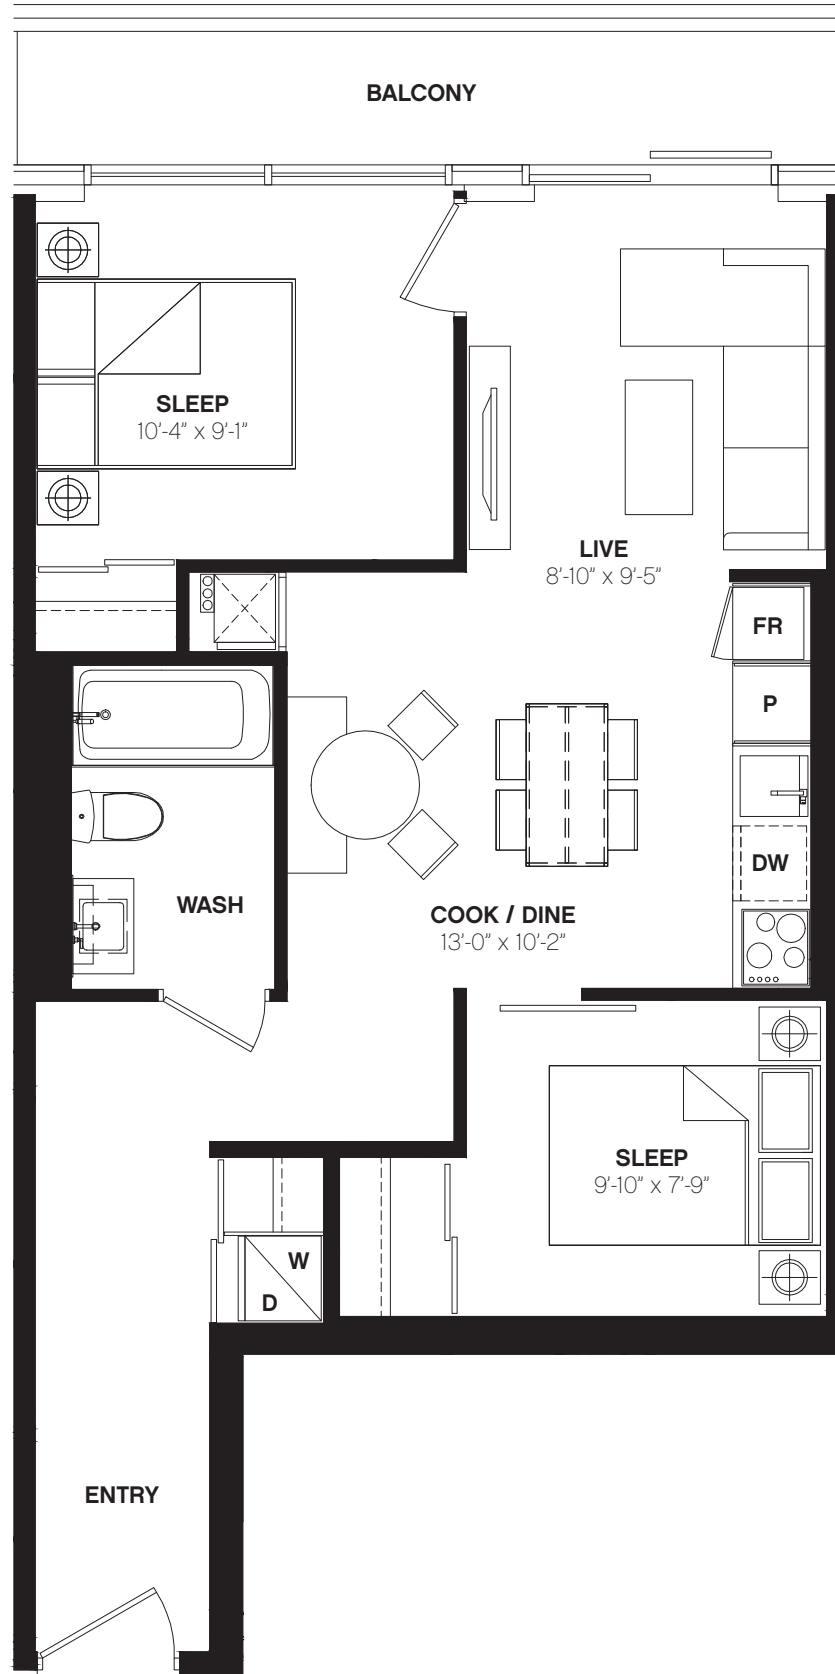

W644

2 BED / 644 SQ. FT.

WHITEHAUS
CONDOMINIUMS

All dimensions, areas and drawings are approximate. Sizes and specifications are subject to change without notice. Actual useable floor space may vary from the stated floor area. Refer to building keyplate for actual orientation. E. & O.E.