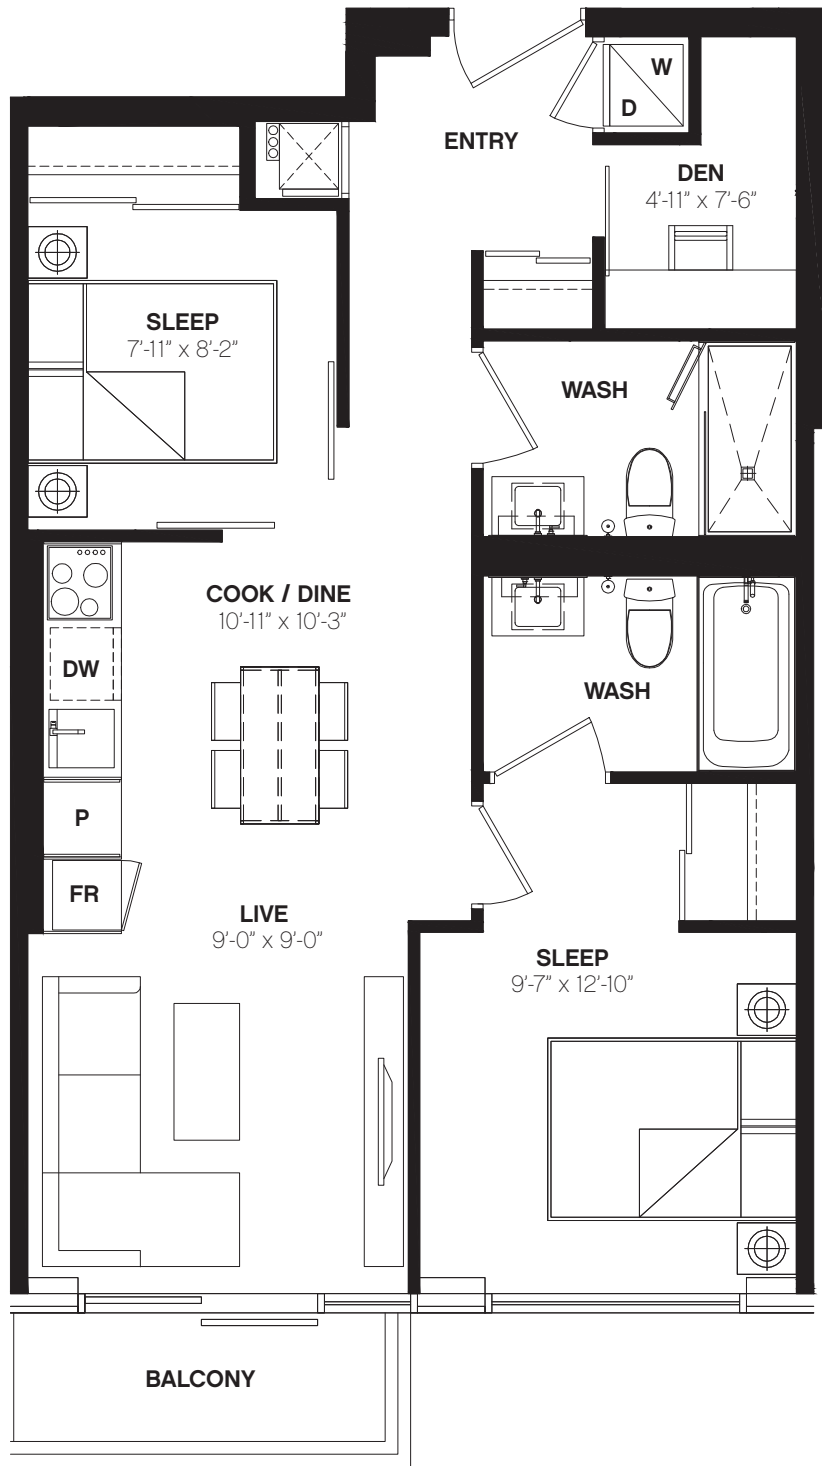

W669

2 BED + DEN / 669 SQ. FT.

LEVEL 27

LEVEL 26

LEVEL 25

LEVELS 13 - 24

LEVEL 12

LEVEL 11