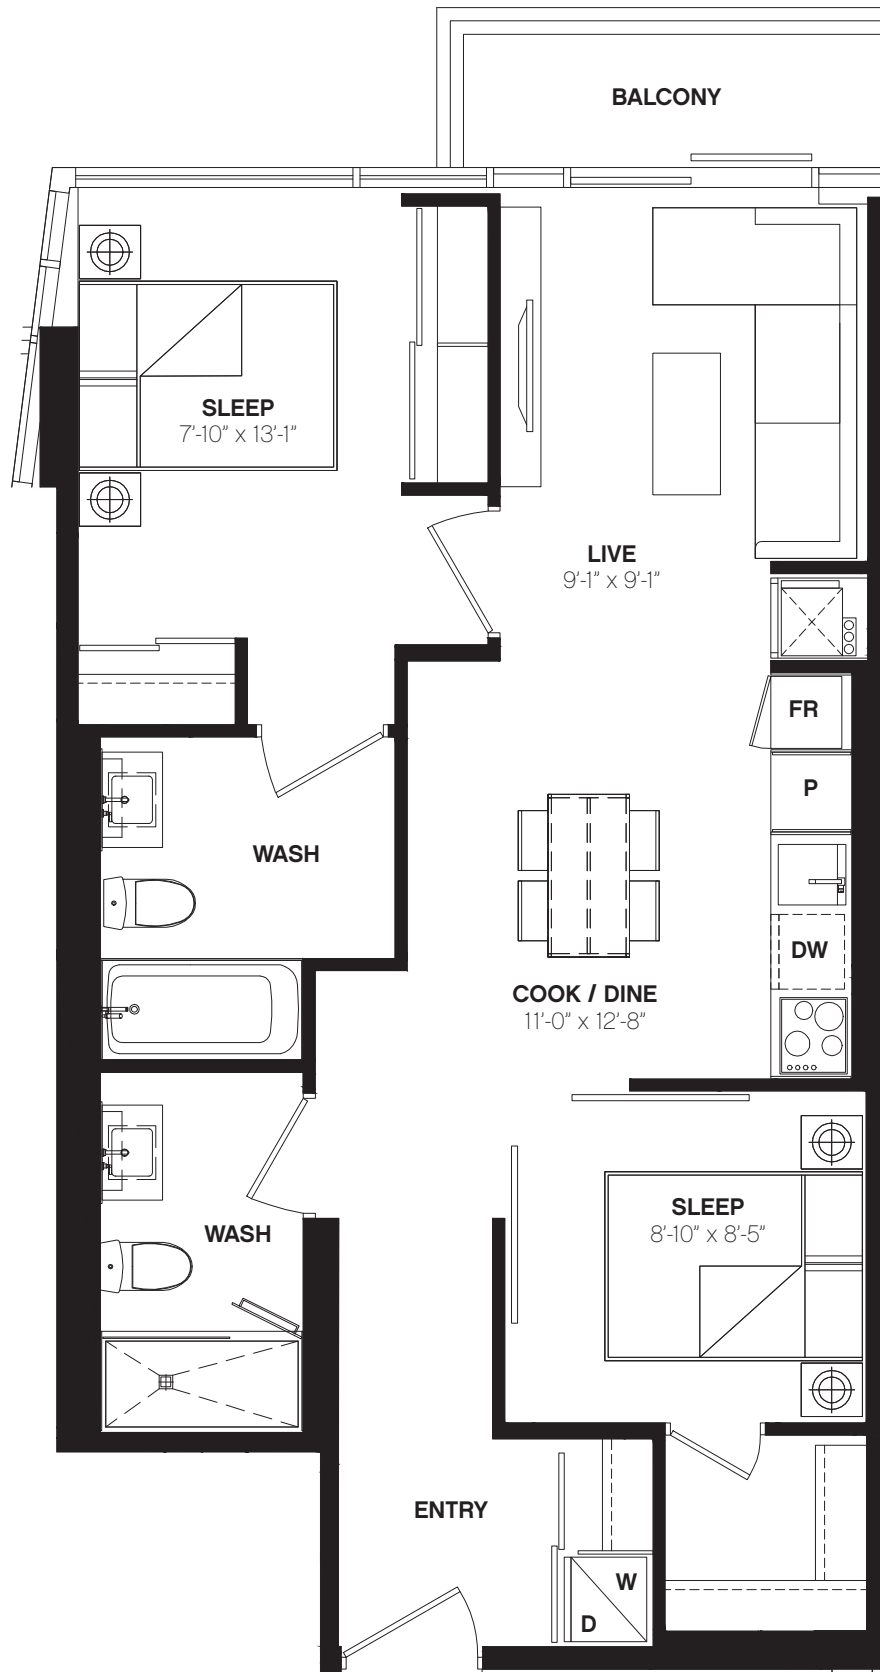

W731

2 BED / 731 SQ. FT.

WHITEHAUS
CONDOMINIUMS

All dimensions, areas and drawings are approximate. Sizes and specifications are subject to change without notice. Actual useable floor space may vary from the stated floor area. Refer to building keyplate for actual orientation. E. & O.E.