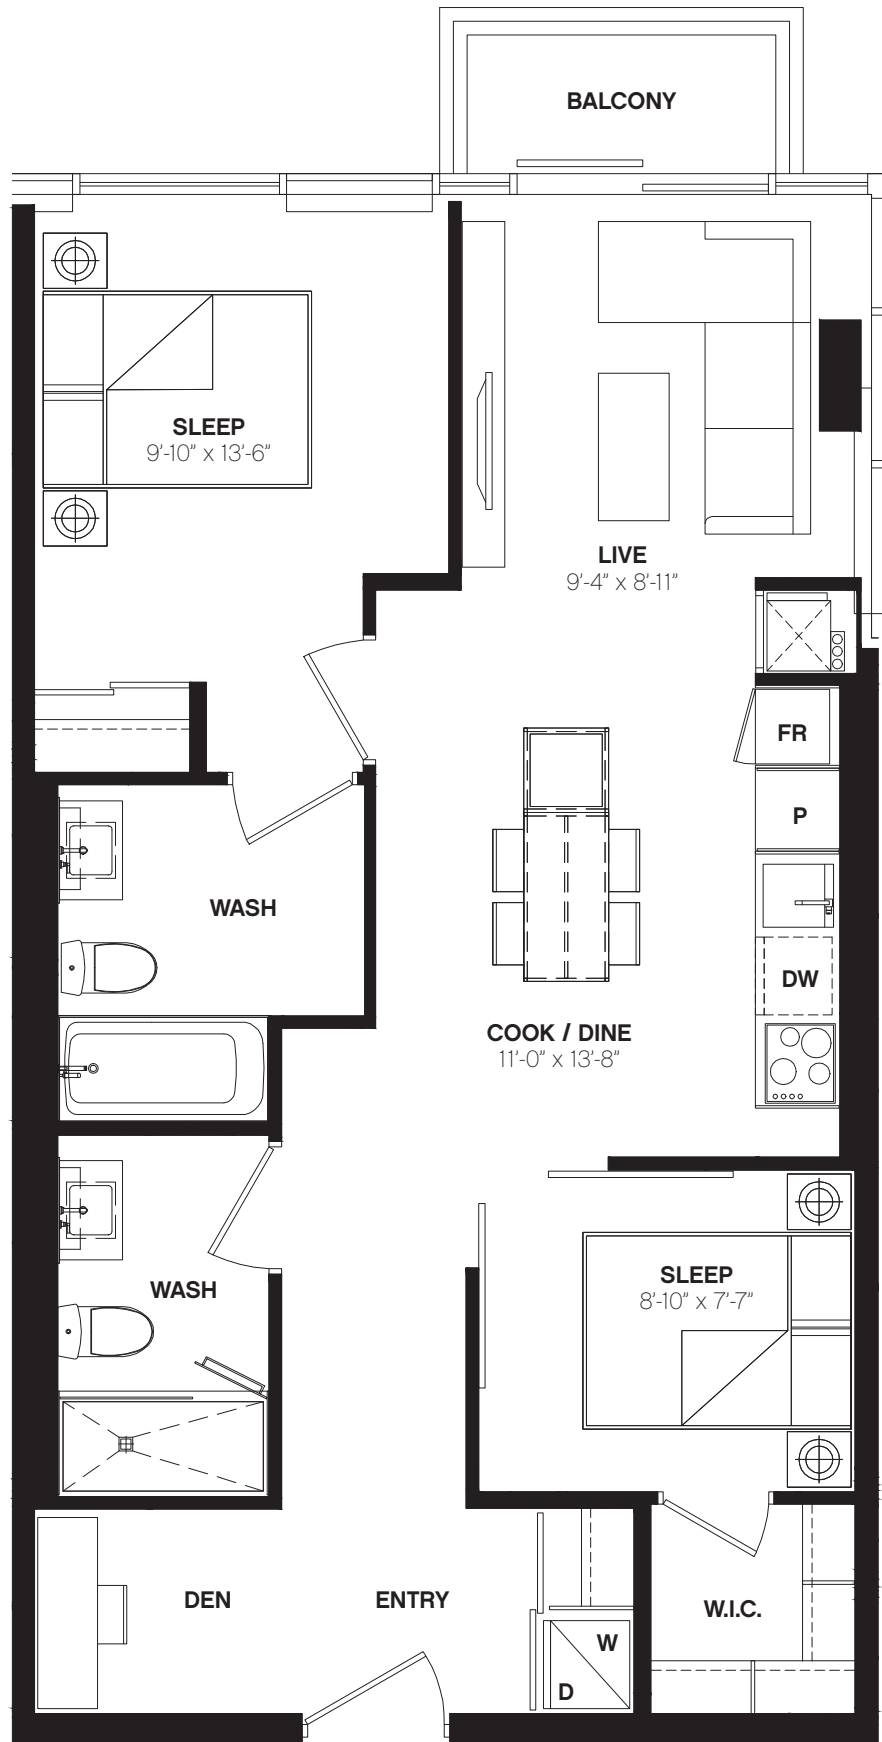

W766

2 BED + DEN / 766 SQ. FT.

WHITEHAUS
CONDOMINIUMS

All dimensions, areas and drawings are approximate. Sizes and specifications are subject to change without notice. Actual useable floor space may vary from the stated floor area. Refer to building keyplate for actual orientation. E. & O.E.