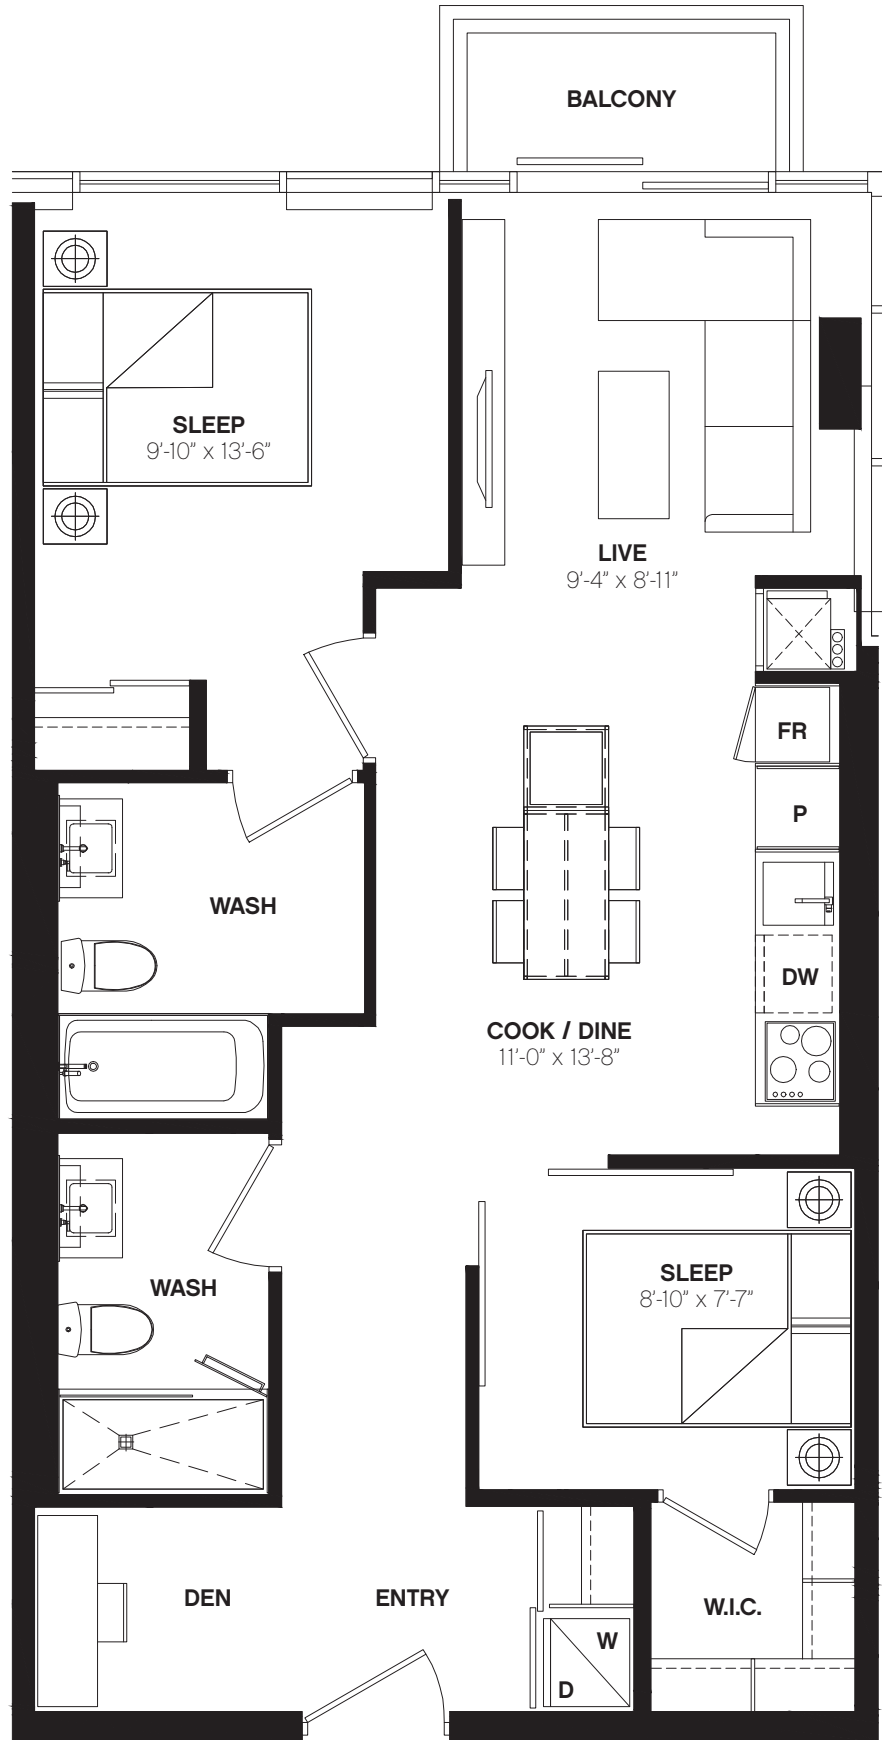

W766

2 BED + DEN / 766 SQ. FT.

WHITEHAUS
CONDOMINIUMS

All dimensions, areas and drawings are approximate. Sizes and specifications are subject to change without notice. Actual useable floor space may vary from the stated floor area. Refer to building keyplate for actual orientation. E. & O.E.