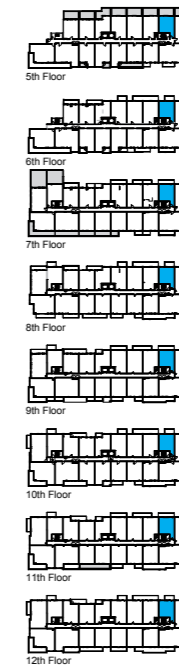

SUITES: B704,
B904, B1104

SUITE: B504

SUITES: B604, B804, B1004, B1204

SUITE 1D-Z VICTORIA

557 SQ FT (INTERIOR)
1 BEDROOM + DEN

ALL DIMENSIONS AND AREAS ARE APPROXIMATE AND SUBJECT TO NORMAL CONSTRUCTION VARIANCES. PLANS MAY BE REVERSED. SIZES AND SPECIFICATIONS SUBJECT TO CHANGE WITHOUT NOTICE. E.&O.E.