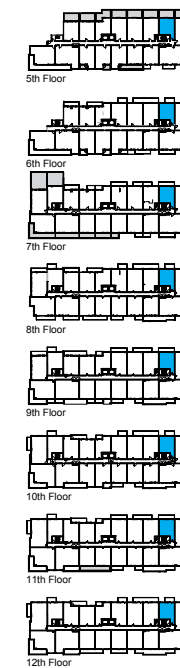

SUITES: B704,
B904, B1104

SUITES: B604, B804, B1004, B1204

SUITE: B504

SUITE 1D-Z VICTORIA

557 SQ FT (INTERIOR)
1 BEDROOM + DEN

ALL DIMENSIONS AND AREAS ARE APPROXIMATE AND
SUBJECT TO NORMAL CONSTRUCTION VARIANCES.
PLANS MAY BE REVERSED. SIZES AND SPECIFICATIONS
SUBJECT TO CHANGE WITHOUT NOTICE. E.&O.E.