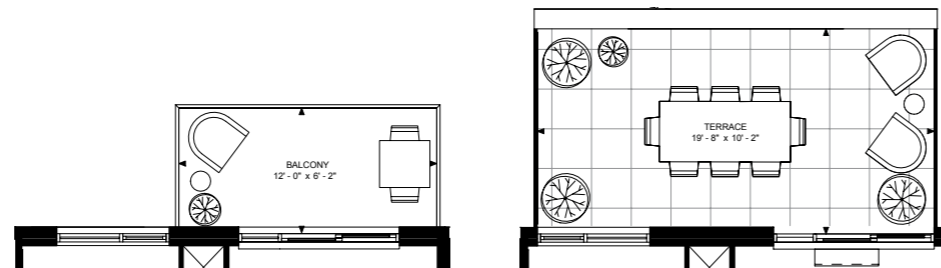

SUITES: B704,
B904, B1104

SUITE: B504

SUITES: B604, B804, B1004, B1204

SUITE 1D-Z VICTORIA

557 SQ FT (INTERIOR)
1 BEDROOM + DEN

ALL DIMENSIONS AND AREAS ARE APPROXIMATE AND SUBJECT TO NORMAL CONSTRUCTION VARIANCES. PLANS MAY BE REVERSED. SIZES AND SPECIFICATIONS SUBJECT TO CHANGE WITHOUT NOTICE. E.&O.E.