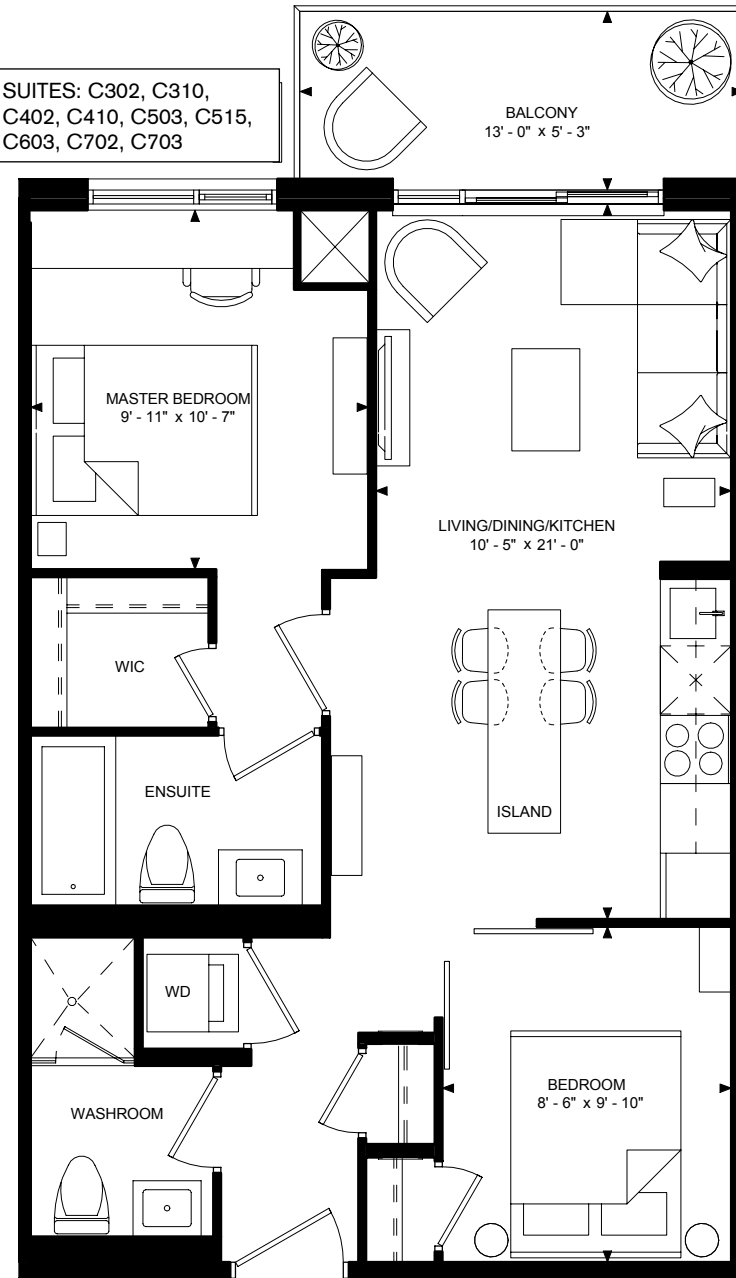

SUITES: C303, C403, C502, C602, C604

SUITES: C302, C310,
C402, C410, C503, C515,
C603, C702, C703

SUITE 2-R RICHMOND PARK

695 SQ FT (INTERIOR)
2 BEDROOM

ALL DIMENSIONS AND AREAS ARE APPROXIMATE AND
SUBJECT TO NORMAL CONSTRUCTION VARIANCES.
PLANS MAY BE REVERSED. SIZES AND SPECIFICATIONS
SUBJECT TO CHANGE WITHOUT NOTICE. E.&O.E.