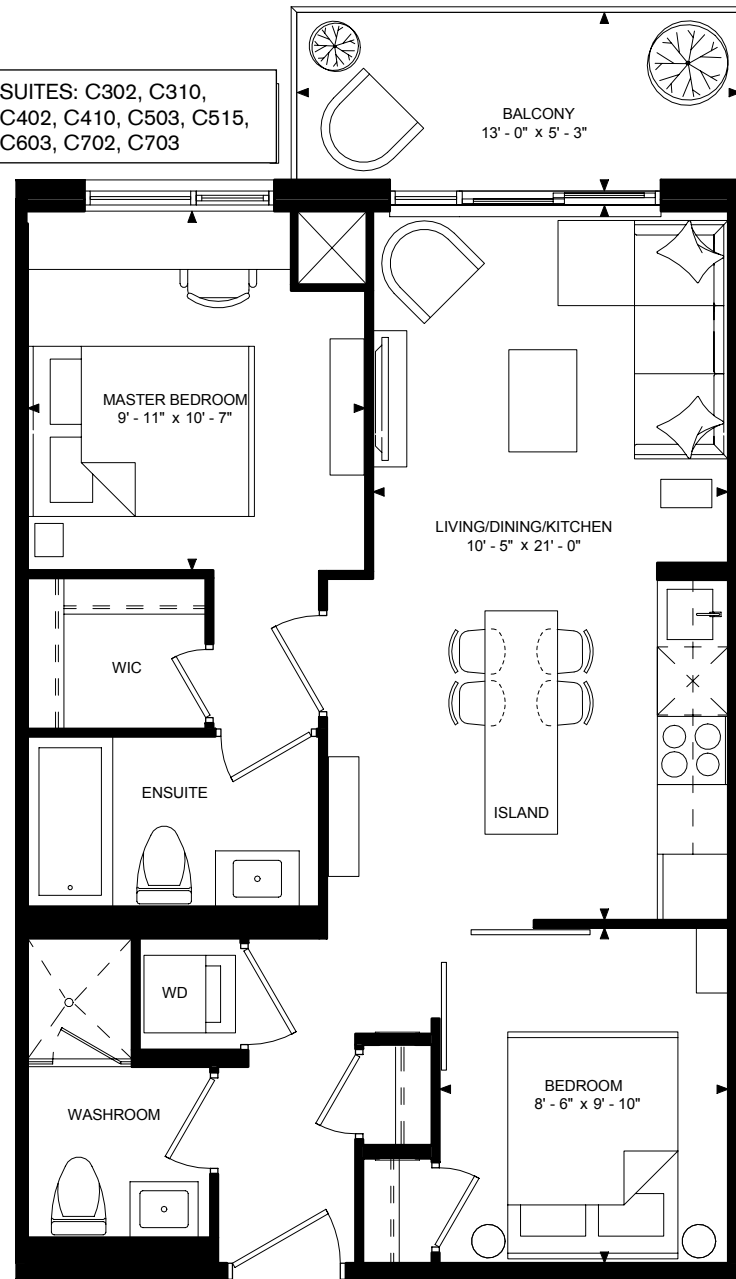

SUITES: C303, C403, C502, C602, C604

SUITES: C302, C310,  
C402, C410, C503, C515,  
C603, C702, C703

## SUITE 2-R RICHMOND PARK

695 SQ FT (INTERIOR)  
2 BEDROOM

ALL DIMENSIONS AND AREAS ARE APPROXIMATE AND  
SUBJECT TO NORMAL CONSTRUCTION VARIANCES.  
PLANS MAY BE REVERSED. SIZES AND SPECIFICATIONS  
SUBJECT TO CHANGE WITHOUT NOTICE. E.&O.E.