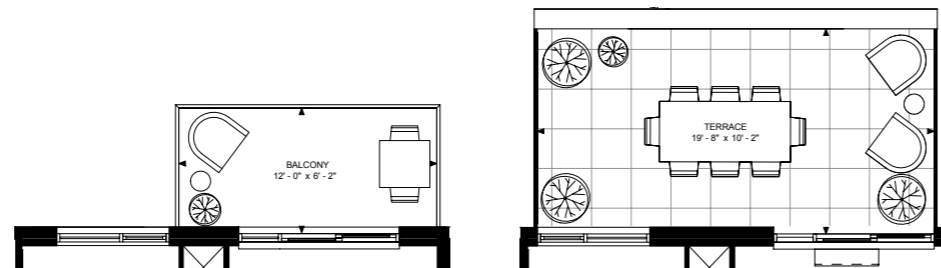

SUITES: B704,
B904, B1104

SUITES: B604, B804, B1004, B1204

SUITE: B504

SUITE 1D-Z VICTORIA

557 SQ FT (INTERIOR)
1 BEDROOM + DEN

ALL DIMENSIONS AND AREAS ARE APPROXIMATE AND SUBJECT TO NORMAL CONSTRUCTION VARIANCES. PLANS MAY BE REVERSED. SIZES AND SPECIFICATIONS SUBJECT TO CHANGE WITHOUT NOTICE. E.&O.E.