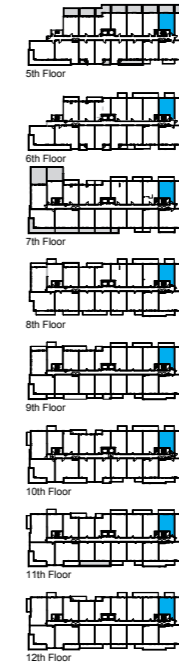

SUITES: B704,
B904, B1104

SUITES: B604, B804, B1004, B1204

SUITE: B504

SUITE 1D-Z VICTORIA

557 SQ FT (INTERIOR)
1 BEDROOM + DEN

ALL DIMENSIONS AND AREAS ARE APPROXIMATE AND SUBJECT TO NORMAL CONSTRUCTION VARIANCES. PLANS MAY BE REVERSED. SIZES AND SPECIFICATIONS SUBJECT TO CHANGE WITHOUT NOTICE. E.&O.E.